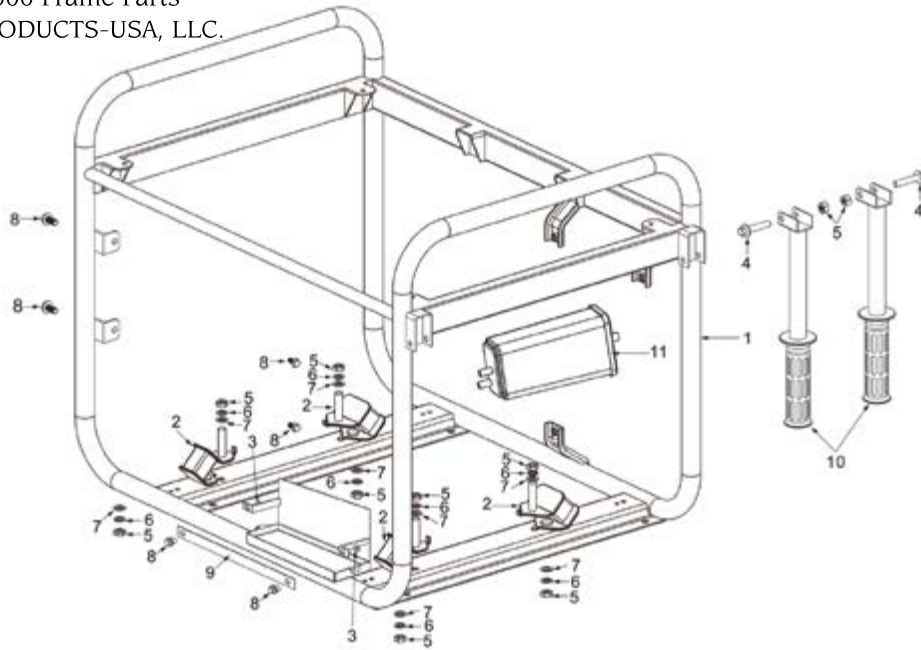

BNG5000 Frame Parts
BN PRODUCTS-USA, LLC.

No:	Item ID:	Description
1	GP500-3331-H15-04-00	Frame
2	GP520-3350-001-00-01	Absorber
3	GP6170-06000-00-01	Nut M6
4	GP5789-08042-00-01	Bolt M8x42
5	GP6177-08000-00-01	Nut M8
6	GP0093-08000-00-01	Spring washer Ø8
7	GP0097-08000-00-01	Washer Ø8
8	GP5787-06012-00-01	Bolt M6x12
9	GP460-3330-102-04-12	Battery Bar
10	GP520-3330-E91-04-05	Handle & Grip
11	GP520-4440-002-00-00	Carbon tank