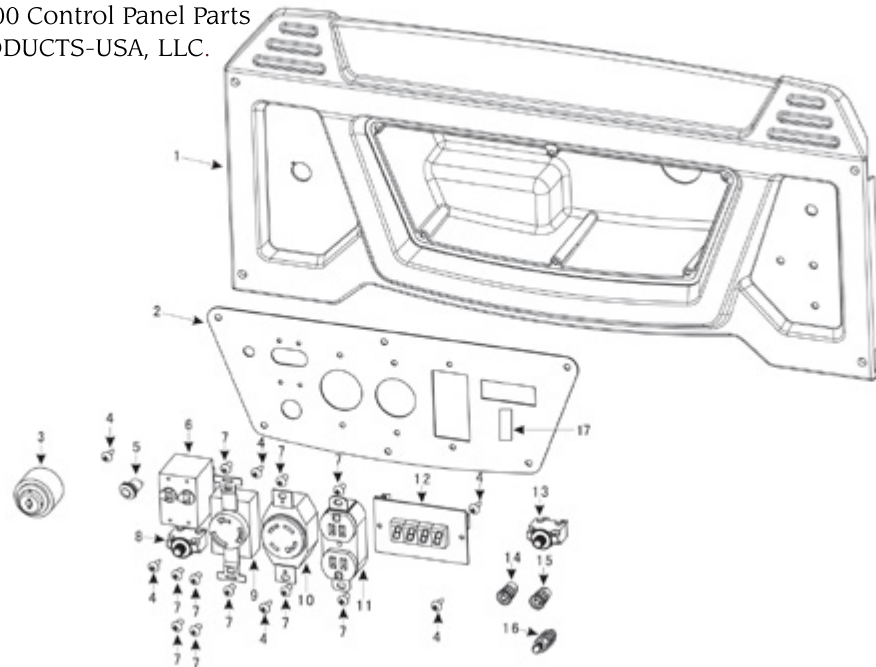

BNG5000 Control Panel Parts
BN PRODUCTS-USA, LLC.

No:	Item ID:	Description
1	GP520-3370-H15-04-01	Faceplate, rear cover
2	GP520-3370-H15-04-00	Panel
3	GP520-3405-004-00-00	Key Switch
4	GP520-3370-H15-04-03	Bolt M5x18
5	GP520-3370-H15-04-04	Oil alert indicator
6	GP520-3370-H15-04-05	Circuit breaker
7	GP520-3370-H15-04-06	Bolt M4x8
8	GP520-3370-H15-04-07	AC Current protector
9	GP520-3385-001-00-01	Four hole socket
10	GP520-3385-001-00-01	Three hole socket
11	GP580-3385-004-00-00	Duplex socket (GFCI)
12	GP520-3370-001-00-09	Digital display module
13	GP520-3370-H15-04-12	AC Current protector
14	GP520-3370-H15-04-13	DC negative pole
15	GP520-3370-H15-04-14	DC positive pole
16	GP520-3370-H15-04-15	Ground terminal
17	GP520-3370-H15-04-16	Idle speed switch