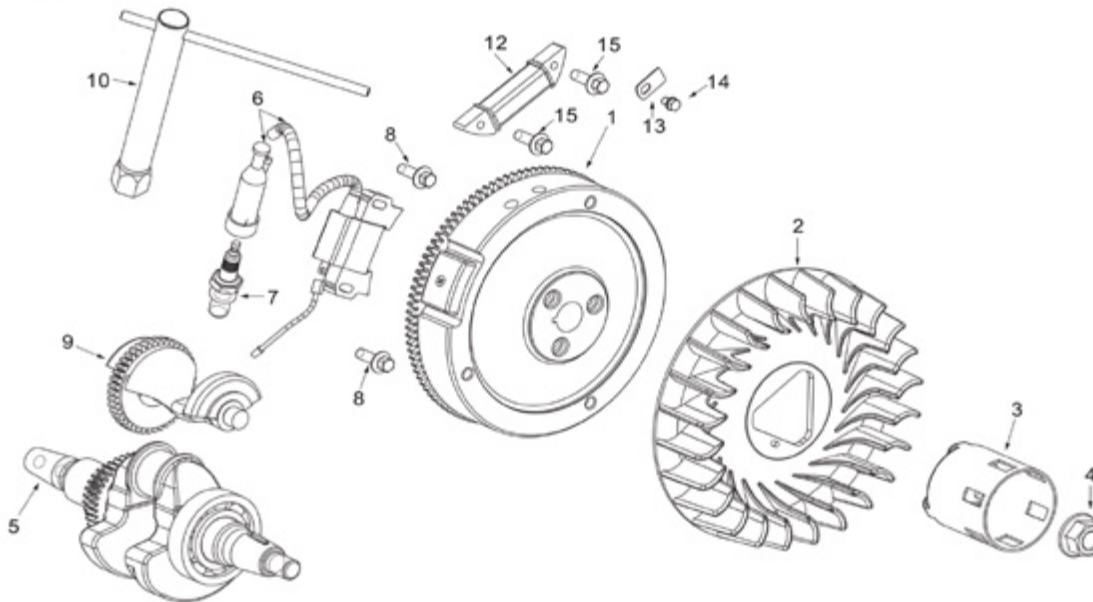

BNG5000-Parts-Manual-03-2019.indd

BNG5000 Crankcase Parts
BN PRODUCTS-USA, LLC.

No:	Item ID:	Description
1	GPD88-1000-E01-00-00	Crankcase Body 5GF
2	GP188-1100-001-00-00	Sway bar
3	GP188-1110-001-67-00	Washer, Sway bar Ø17x8.3x1
4	GP188-1120-001-00-00	Split clip
5	GP188-1220-001-00-00	Wire hoop
6	GP168-1200-001-00-00	Current amplifier
7	GP188-0270-001-00-00	Ball bearing 6202
8	GP188-3150-001-00-00	Oil Seal Ø35xØ52x7
9	GP188-1020-002-00-001	Oil sensor assy.
10	GP188-1260-001-66-00	Washer, Drain bolt Ø20.5xØ12.3
11	GP188-1250-001-00-20	Drain bolt M12x1.5x15
12	GP5787-06012-00-01	Bolt M6X12
13	GP5787-06014-00-01	Bolt M6X14
14	GP188-3170-001-00-00	Set pin Ø8x14
15	GP188-2065-001-00-00	Rubberwreath, Crankcase
16	GP188-3150-003-00-00	Oil seal, Sway bar Ø8xØ14x4

BNG5000 Crankshaft Parts
BN PRODUCTS-USA, LLC.

No:	Item ID:	Description
1	GPD88-2040-001-00-00	Flywheel
2	GP188-2030-E01-63-00	Flywheel fan
3	GP188-2020-001-00-00	Starter sleeve
4	GP6177-16000-06-01	Nut, Flywheel M16x1.5
5	GP188-0180-005-60-00	Crankshaft.
6	GP188-2100-C02-00-00	Ignition coil.
7	GP168-2160-001-00-00	Spark plug. F6RTC, F7RTC
8	GP5787-06025-22-01	Bolt M6x25
9	GP188-1060-001-00-00	Balance spindle
10	GP168-2180-001-00-00	Wrench, Spark plug 155mm
12	GPD88-2050-001-00-00	Charge coil
13	GPD88-2090-001-00-00	Fixer, Charge coil
14	GP5787-06008-00-01	Bolt M6x8
15	GP5787-06030-00-01	Bolt M6x30