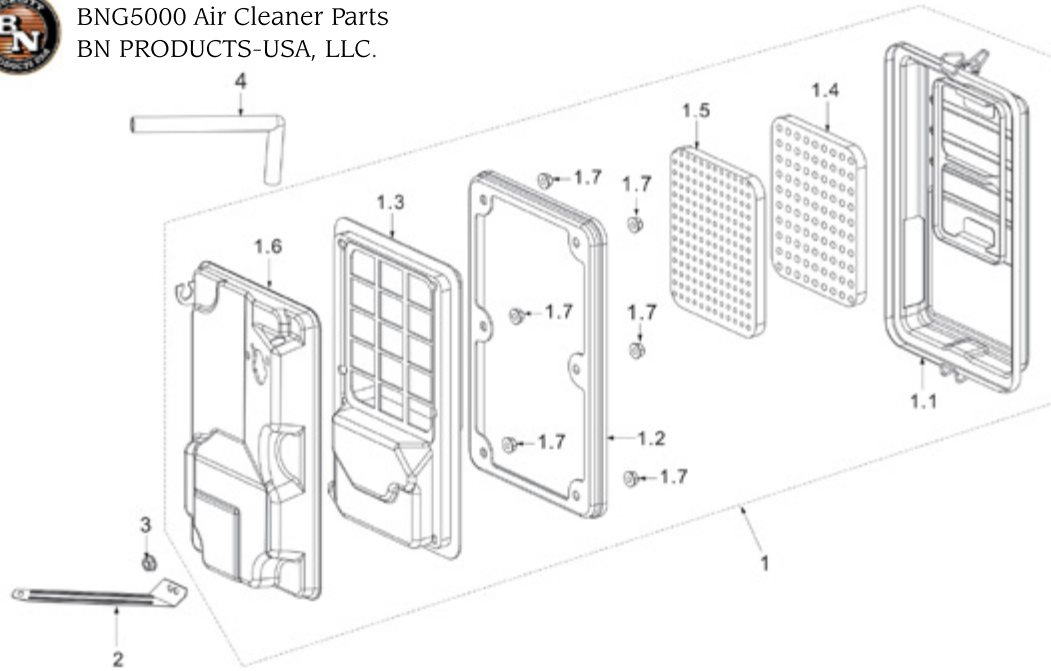

BNG5000 Air Cleaner Parts
BN PRODUCTS-USA, LLC.

No:	Item ID:	Description
1	GP188-2280-C03-00-00	Air cleaner assy.
1.1		Lower case cover
1.2		Rubber seal, air cleaner
1.3		Support case
1.4	GP188-2280-C03-00-02	Foam filter B High density
1.5	GP188-2280-C03-00-01	Foam filter A Low density
1.6		Upper case cover
1.7		Nut M5
2	GPT92-2290-001-00-00	Support, air cleaner
3	GP6177-06000-00-01	Nut M6
4	GPT92-2370-001-00-00	Air duct