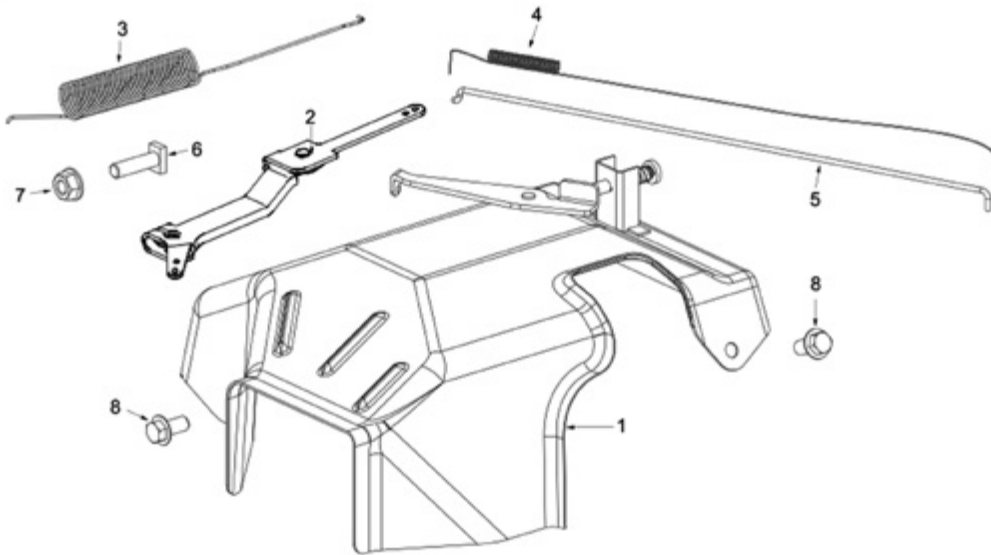

BNG5000 Speed Adjustment Base Parts
BN PRODUCTS-USA, LLC.

No:	Item ID:	Description
1	GP188-1180-C02-00-00	Speed adjustment base assy.
2	GP580-1130-A01-00-00	Speed adjustment arm
3	GP188-1150-002-00-00	Return Spring
4	GP188-1160-002-00-00	Fine adjustment spring
5	GP188-1140-002-00-00	Pulling rod Ø2x239
6	GP168-1170-001-00-20	Quadrate bolt M6x21
7	GP6170-06000-00-01	Nut M6
8	GP5787-06012-00-01	Bolt M6x12