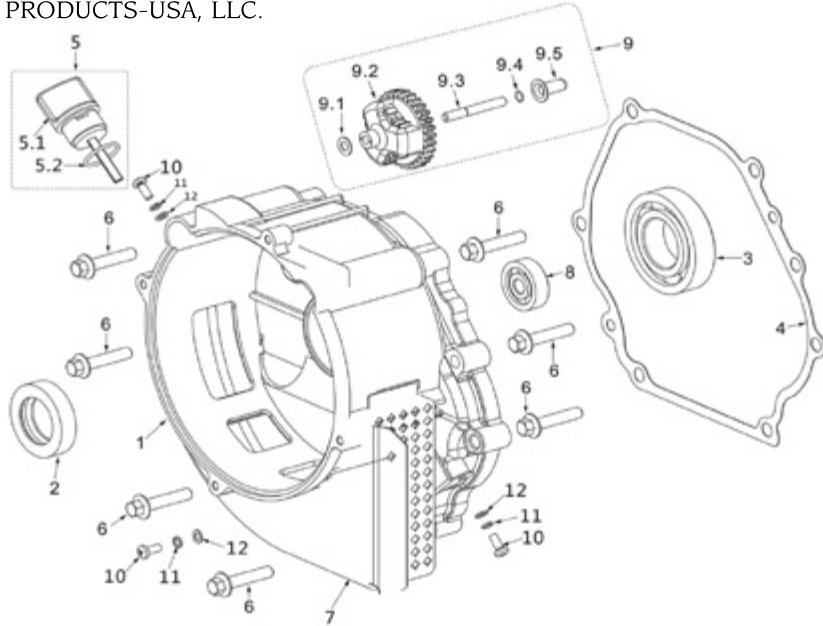

BNG5000 Crankcase Cover Parts
BN PRODUCTS-USA, LLC.

No:	Item ID:	Description
1	GP188-1010-002-00-00	Crankcase cover
2	GP188-3150-001-00-00	Oil Seal Ø35xØ52x7
3	GP188-0280-001-00-00	Ball bearing 6207
4	GP188-3040-004-00-00	Gasket, Crankcase
5	GP520-1230-001-16-00	Oil dip stick assy.
5.1		Oil dip stick & refill plug
5.2		Seal, Oil gauge
6	GP5787-08042-00-01	Bolt M8x42
7	GP188-1370-002-00-00	Baffle, Crankcase cover
8	GP188-0270-001-00-00	Ball bearing 6202
9	GP188-1070-001-00-00	Centrifugal gear parts
9.1		Washer, Slip cap Ø12.8x6.7x1
9.2		Centrifugal gear assy.
9.3		Center axis
9.4		Clip, Center axis
9.5		Slip cap
10	GP5789-05010-00-01	Screw M5X1