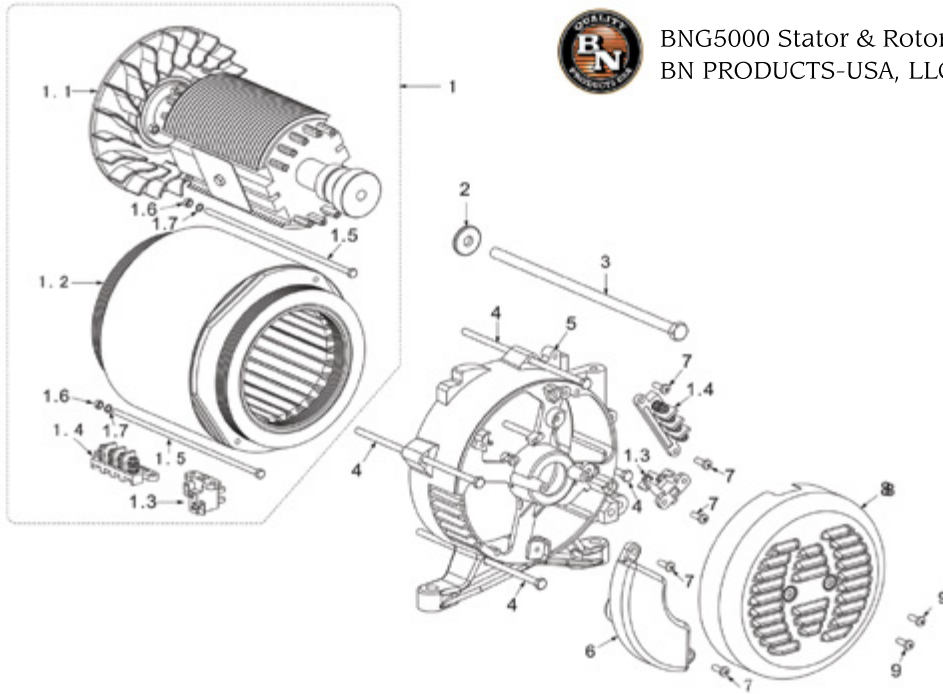

BNG5000 Carburetor Parts
BN PRODUCTS-USA, LLC.

No:	Item ID:	Description
1	GP188-2260-C04-00-00	Carburetor assy.
2	GP188-2340-001-00-00	Gasket, aircleaner
3	GPT92-3080-001-00-00	Gasket, carburetor
4	GPT92-2300-002-00-00	Block, carburetor
5	GPT92-3060-001-00-00	Gasket, inlet port

BNG5000 Air Cleaner Parts
BN PRODUCTS-USA, LLC.

No:	Item ID:	Description
1	GP188-2280-C03-00-00	Air cleaner assy.
1.1		Lower case cover
1.2		Rubber seal, air cleaner
1.3		Support case
1.4	GP188-2280-C03-00-02	Foam filter B High density
1.5	GP188-2280-C03-00-01	Foam filter A Low density
1.6		Upper case cover
1.7		Nut M5
2	GPT92-2290-001-00-00	Support, air cleaner
3	GP6177-06000-00-01	Nut M6
4	GPT92-2370-001-00-00	Air duct

BNG5000 Stator & Rotor Parts
BN PRODUCTS-USA, LLC.

No:	Item ID:	Description
1	GP520-4000-B02-00-00	Stator & Rotor assy. 120/240V, 60HZ
1.1		Rotor assy.
1.2		Stator assy.
1.3		Brush assy.
1.4		Connecting block assy.
1.5	GP0021-05198-00-01	Bolt, stator M5x198
1.6	GP6177-05000-00-01	Nut M5
1.7		Spring washer Ø5
2	GP520-4100-003-20-00	Washer Ø30xØ10x3
3	GP0021-10250-05-01	Bolt M10x1.25x250
4	GP5789-06175-04-01	Bolt M6x164
5	GP520-4010-001-00-00	Support, stator & rotor
6	GP520-4020-P03-00-00	AVR assy.
7	GP5798-05018-00-01	Bolt M5x18
8	GP520-4060-001-04-00	Bottom cover, stator & rotor
9	GP5789-05010-00-01	Bolt M5x10