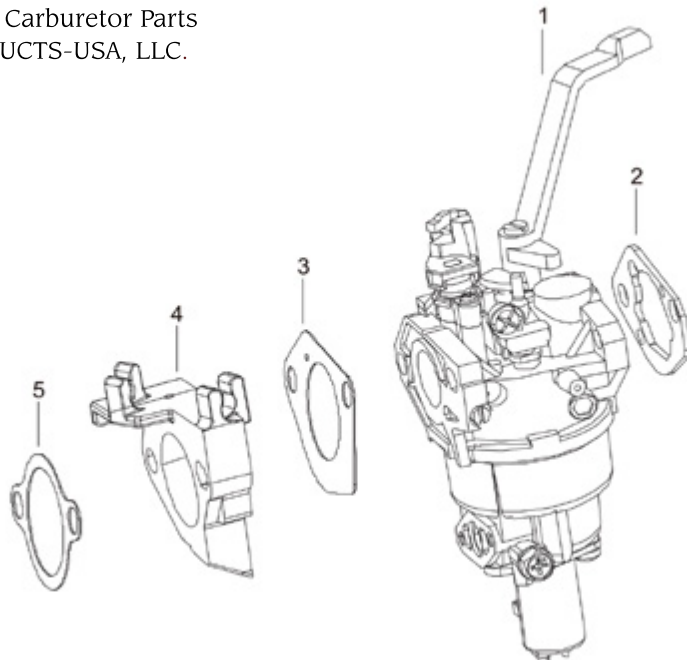

BNG5000 Carburetor Parts
BN PRODUCTS-USA, LLC.

No:	Item ID:	Description
1	GP188-2260-C04-00-00	Carburetor assy.
2	GP188-2340-001-00-00	Gasket, aircleaner
3	GPT92-3080-001-00-00	Gasket, carburetor
4	GPT92-2300-002-00-00	Block, carburetor
5	GPT92-3060-001-00-00	Gasket, inlet port