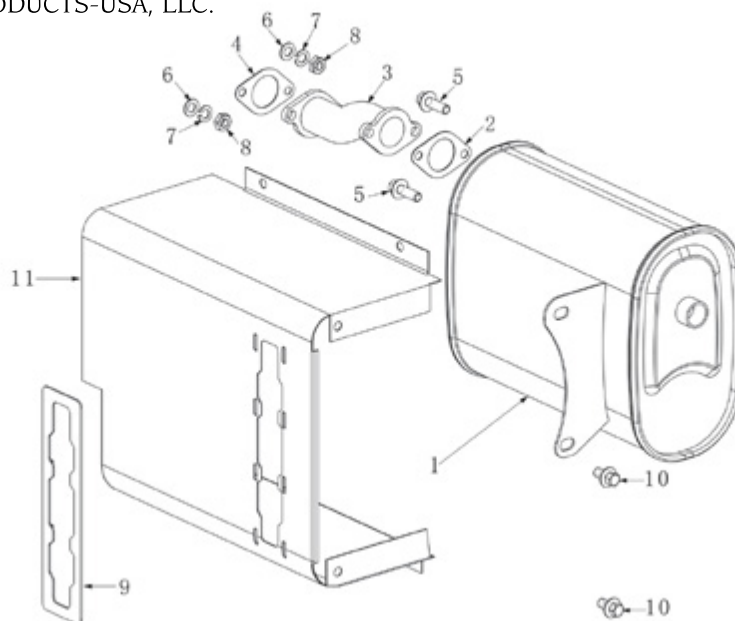

BNG5000 Muffler Parts
BN PRODUCTS-USA, LLC.

No:	Item ID:	Description
1	GP520-2400-012-00-00	Muffler
2	GPT92-3100-002-00-00	Gasket, muffler
3	GPT92-2410-002-00-00	Exhaust pipe
4	GPT92-3100-001-00-00	Gasket, exhaust port
5	GP5787-08025-00-01	Bolt M8x25
6	GP0097-08000-00-01	Washer Ø8
7	GP0093-08000-00-01	Spring washer Ø8
8	GP6170-08000-00-01	Nut M8
9	GP520-2450-001-00-00	Gasket, muffler
10	GP5787-08016-00-01	Bolt M8x16
11	GP500-2425-001-04-00	Inside protector cover, muffler