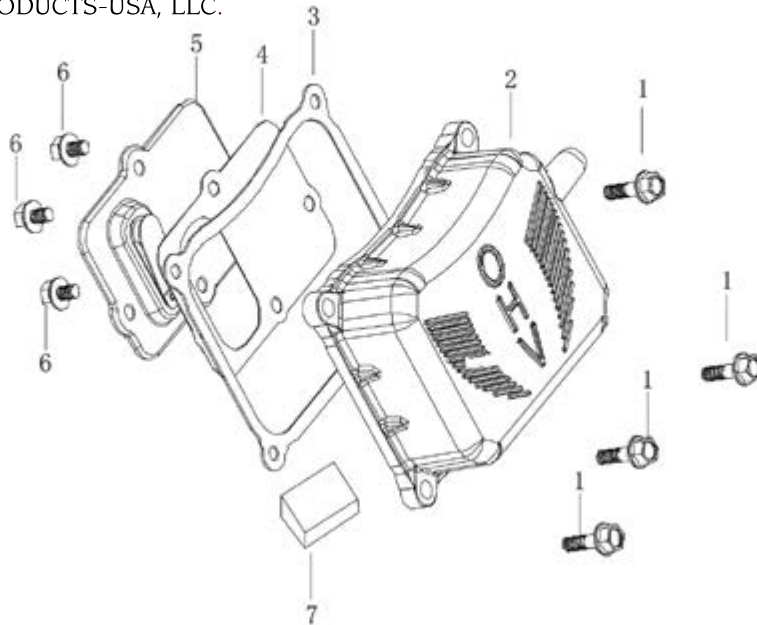

BNG5000 Cylinder Head Cover
BN PRODUCTS-USA, LLC.

No:	Item ID:	Description
1	GP5787-06020-00-01	Bolt, M6x20
2	GPT92-0001-001-00-00	Cylinder Head Cover
3	GPT92-3000-001-00-00	Gasket, Cylinder Head Cover
4	GPT92-7061-002-00-00	Packing, Breather Chamber
5	GPT92-7061-001-00-00	Cap, Breather Chamber
6	GP5787-06008-00-01	Bolt, Flange M6x08
7	GPT92-7080-001-00-00	Oil Strainer 22*19.5*13.5