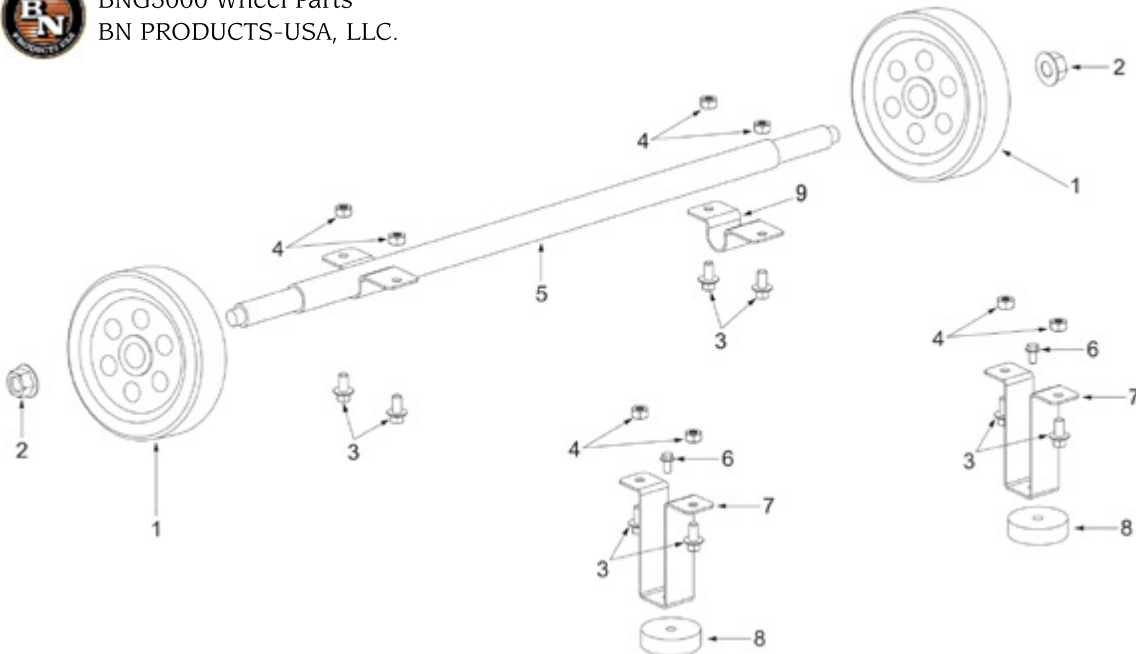

BNG5000 Wheel Parts
BN PRODUCTS-USA, LLC.

No:	Item ID:	Description
1	GP524-3332-014-00-00	Solid Wheel
2	GP6177-12000-07-01	Nut M12x1.75
3	GP5787-08016-00-01	Bolt M8x16
4	GP6177-08000-00-01	Nut M8
5	GP520-3335-S01-04-00	Axle Ø18x660
6	GP5787-06012-00-01	Bolt M6x12
7	GP520-3334-001-04-00	Leg
8	GP520-3360-003-00-00	Foot
9	GP520-3330-122-04-04	Axle Bracket