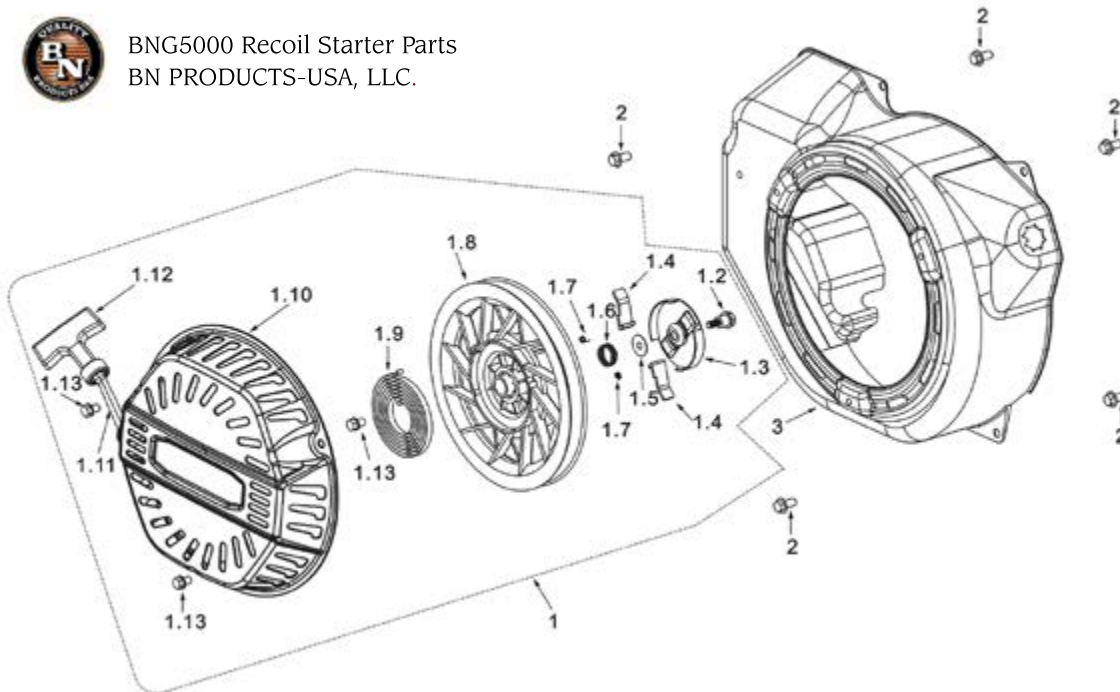

BNG5000 Recoil Starter Parts
BN PRODUCTS-USA, LLC.

No:	Item ID:	Description
1	T92.2000.070.04.02	Recoil starter assy.
1.2		Pivot bolt
1.3		Ratchet guide
1.4		Ratchet
1.5		Washer Ø5xØ17x0.5
1.6		Friction spring Ø16xØ1
1.7		Ratchet spring Ø5.5xØ0.2
1.8		Roller
1.9		Starter spring
1.10		Starter cover
1.11		Rope
1.12		Pulling handle
1.13		Bolt M6x8
2	GP5787-06012-00-01	Bolt M6x12
3	GP188-2000-C02-00-01	Fan cover