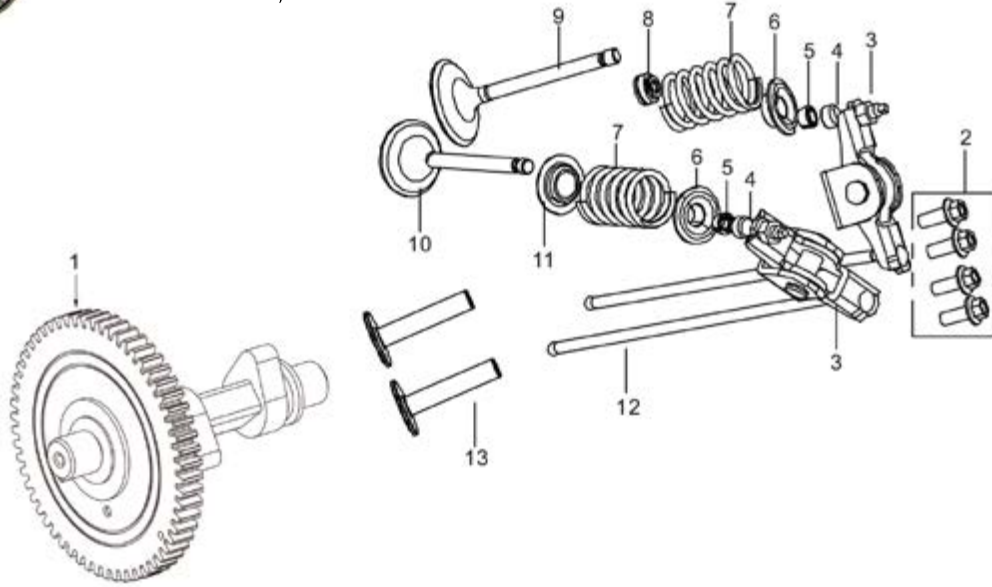

BNG5000 Recoil Starter Parts
BN PRODUCTS-USA, LLC.

No:	Item ID:	Description
1	T92.2000.070.04.02	Recoil starter assy.
1.2		Pivot bolt
1.3		Ratchet guide
1.4		Ratchet
1.5		Washer Ø5xØ17x0.5
1.6		Friction spring Ø16xØ1
1.7		Ratchet spring Ø5.5xØ0.2
1.8		Roller
1.9		Starter spring
1.10		Starter cover
1.11		Rope
1.12		Pulling handle
1.13		Bolt M6x8
2	GP5787-06012-00-01	Bolt M6x12
3	GP188-2000-C02-00-01	Fan cover

BNG5000 Cylinder Head Parts
BN PRODUCTS-USA, LLC.

No:	Item ID:	Description
1	GP188-3020-006-00-00	Gasket, Cylinder head
2	GP188-3170-002-00-00	Set pin Ø12x20
3	GP0900-68105-00-01	Stud, Intake Port M6x8x105
4	GP188-0010-C03-00-00	Cylinder Head Assy.
5	GP168-2160-001-00-00	Spark Plug
6	GP5787-10080-05-01	Bolt, M10x1.25x80
7	GP5787-06012-00-01	Bolt, M6x12
8	GP188-2230-C01-00-00	Under Wind Guide
9	GP0900-08037-00-01	Stud, Exhaust Port M8x37
10	GPT92-3100-001-00-00	Gasket

BNG5000 Cylinder Head Cover
BN PRODUCTS-USA, LLC.

No:	Item ID:	Description
1	GP5787-06020-00-01	Bolt, M6x20
2	GPT92-0001-001-00-00	Cylinder Head Cover
3	GPT92-3000-001-00-00	Gasket, Cylinder Head Cover
4	GPT92-7061-002-00-00	Packing, Breather Chamber
5	GPT92-7061-001-00-00	Cap, Breather Chamber
6	GP5787-06008-00-01	Bolt, Flange M6x08
7	GPT92-7080-001-00-00	Oil Strainer 22*19.5*13.5

BNG5000 Camshaft Parts
BN PRODUCTS-USA, LLC.

No:	Item ID:	Description
1	GP188-1040-005-00-00	Camshaft assy.
2	GP5787-06012-00-01	Bolt, M6x12
3	GPT92-0100-001-00-00	Rocker assy.
4	GP188-0090-001-00-00	Cap, Exhaust Valve
5	GPT92-1120.001.00.00	Valve Collet
6	GPT92-0060-001-00-00	Retainer, Valve Spring
7	GPT92-0040-001-00-00	Spring, Valve
8	GP188-0085-001-00-00	Oil Seal, Intake Valve
9	GPT92-0020-001-00-00	Intake Valve Ø39.5
10	GPT92-0030-001-00-00	Exhaust Valve Ø34
11	GP188-0080-001-00-00	Spring Under Seat, Exhaust Valve
12	GPT92-0160-002-00-00	Push Rod
13	GP188-1030-001-00-00	Tappet