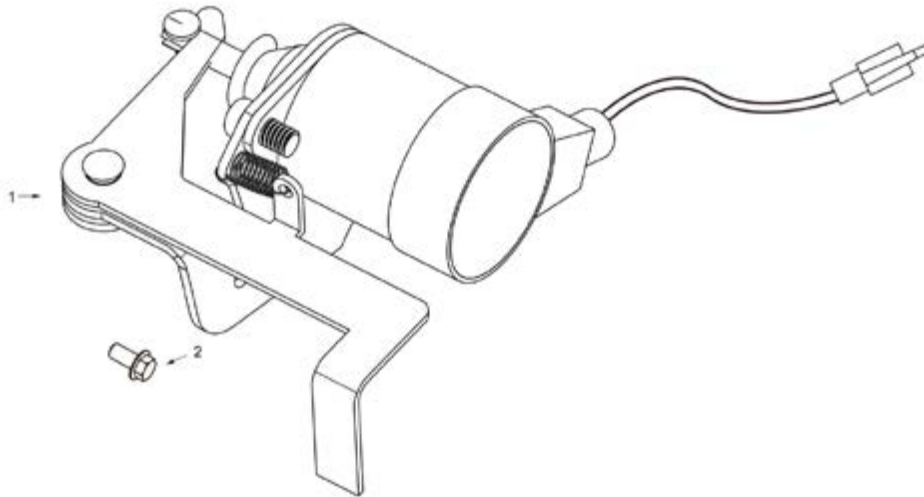

BNG5000 Idle Solenoid Valve Parts
BN PRODUCTS-USA, LLC.

No:	Item ID:	Description
1	GP580-1191-001-00-00	Idle Solenoid Valve
2	GP5787-06012-00-01	Bolt M6x12