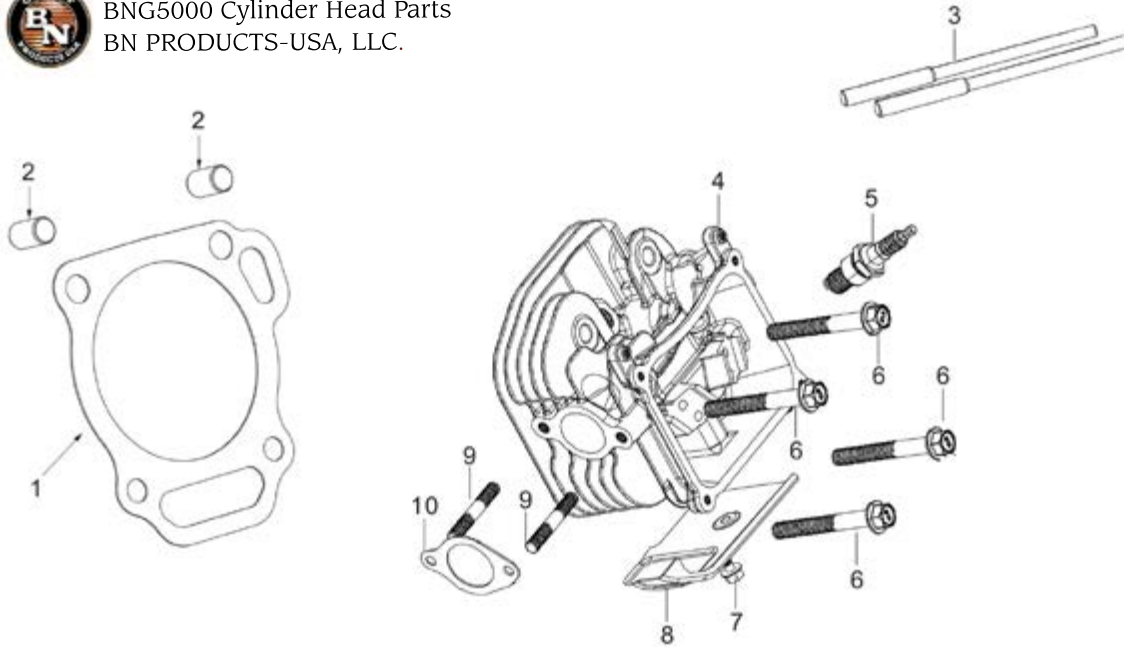

BNG5000 Crankshaft Parts
BN PRODUCTS-USA, LLC.

No:	Item ID:	Description
1	GPD88-2040-001-00-00	Flywheel
2	GP188-2030-E01-63-00	Flywheel fan
3	GP188-2020-001-00-00	Starter sleeve
4	GP6177-16000-06-01	Nut, Flywheel M16x1.5
5	GP188-0180-005-60-00	Crankshaft.
6	GP188-2100-C02-00-00	Ignition coil.
7	GP168-2160-001-00-00	Spark plug. F6RTC, F7RTC
8	GP5787-06025-22-01	Bolt M6x25
9	GP188-1060-001-00-00	Balance spindle
10	GP168-2180-001-00-00	Wrench, Spark plug 155mm
12	GPD88-2050-001-00-00	Charge coil
13	GPD88-2090-001-00-00	Fixer, Charge coil
14	GP5787-06008-00-01	Bolt M6x8
15	GP5787-06030-00-01	Bolt M6x30

BNG5000 Crankcase Cover Parts
BN PRODUCTS-USA, LLC.

No:	Item ID:	Description
1	GP188-1010-002-00-00	Crankcase cover
2	GP188-3150-001-00-00	Oil Seal Ø35xØ52x7
3	GP188-0280-001-00-00	Ball bearing 6207
4	GP188-3040-004-00-00	Gasket, Crankcase
5	GP520-1230-001-16-00	Oil dip stick assy.
5.1		Oil dip stick & refill plug
5.2		Seal, Oil gauge
6	GP5787-08042-00-01	Bolt M8x42
7	GP188-1370-002-00-00	Baffle, Crankcase cover
8	GP188-0270-001-00-00	Ball bearing 6202
9	GP188-1070-001-00-00	Centrifugal gear parts
9.1		Washer, Slip cap Ø12.8x6.7x1
9.2		Centrifugal gear assy.
9.3		Center axis
9.4		Clip, Center axis
9.5		Slip cap
10	GP5789-05010-00-01	Screw M5X1

BNG5000 Cylinder Head Parts
BN PRODUCTS-USA, LLC.

No:	Item ID:	Description
1	GP188-3020-006-00-00	Gasket, Cylinder head
2	GP188-3170-002-00-00	Set pin Ø12x20
3	GP0900-68105-00-01	Stud, Intake Port M6x8x105
4	GP188-0010-C03-00-00	Cylinder Head Assy.
5	GP168-2160-001-00-00	Spark Plug
6	GP5787-10080-05-01	Bolt, M10x1.25x80
7	GP5787-06012-00-01	Bolt, M6x12
8	GP188-2230-C01-00-00	Under Wind Guide
9	GP0900-08037-00-01	Stud, Exhaust Port M8x37
10	GPT92-3100-001-00-00	Gasket