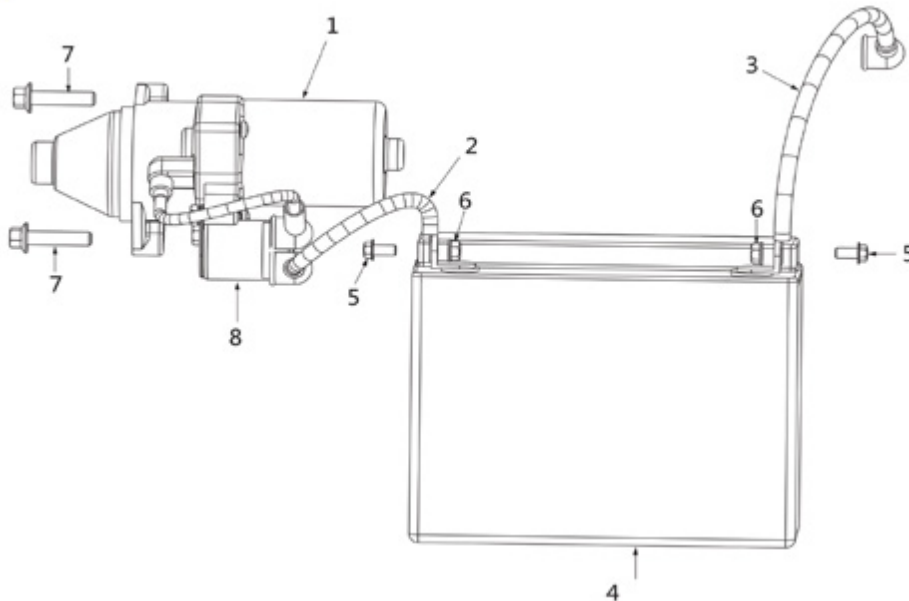

BNG5000 Electric Starter Parts
BN PRODUCTS-USA, LLC.

No:	Item ID:	Description
1	GPD88-2070-A04-00-00	Starting motor parts.
2	GP460-2480-002-00-00	Battery positive pole wire
3	GP522-2480-009-00-00	Battery negative pole wire
4	GP460-2460-004-00-00	Battery
5		Bolt M6x12 (included with battery)
6		Nut M6 (included with battery)
7	GP5787-08035-00-01	Bolt M8x35
8		Starter Solenoid (included with starting motor)