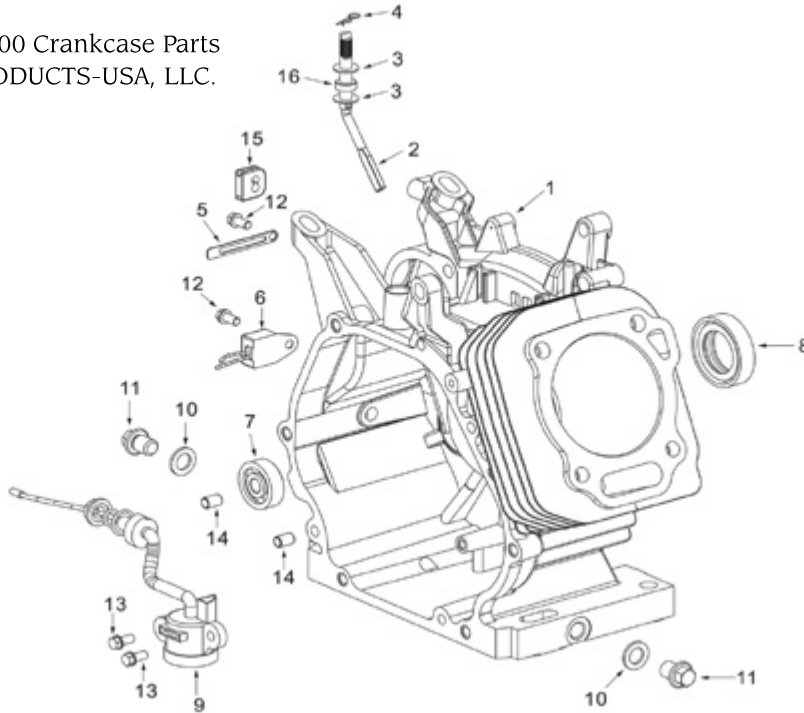

BNG5000-Parts-Manual-03-2019.indd

BNG5000 Crankcase Parts
BN PRODUCTS-USA, LLC.

No:	Item ID:	Description
1	GPD88-1000-E01-00-00	Crankcase Body 5GF
2	GP188-1100-001-00-00	Sway bar
3	GP188-1110-001-67-00	Washer, Sway bar Ø17x8.3x1
4	GP188-1120-001-00-00	Split clip
5	GP188-1220-001-00-00	Wire hoop
6	GP168-1200-001-00-00	Current amplifier
7	GP188-0270-001-00-00	Ball bearing 6202
8	GP188-3150-001-00-00	Oil Seal Ø35xØ52x7
9	GP188-1020-002-00-001	Oil sensor assy.
10	GP188-1260-001-66-00	Washer, Drain bolt Ø20.5xØ12.3
11	GP188-1250-001-00-20	Drain bolt M12x1.5x15
12	GP5787-06012-00-01	Bolt M6X12
13	GP5787-06014-00-01	Bolt M6X14
14	GP188-3170-001-00-00	Set pin Ø8x14
15	GP188-2065-001-00-00	Rubberwreath, Crankcase
16	GP188-3150-003-00-00	Oil seal, Sway bar Ø8xØ14x4

BNG5000 Crankshaft Parts
BN PRODUCTS-USA, LLC.

No:	Item ID:	Description
1	GPD88-2040-001-00-00	Flywheel
2	GP188-2030-E01-63-00	Flywheel fan
3	GP188-2020-001-00-00	Starter sleeve
4	GP6177-16000-06-01	Nut, Flywheel M16x1.5
5	GP188-0180-005-60-00	Crankshaft.
6	GP188-2100-C02-00-00	Ignition coil.
7	GP168-2160-001-00-00	Spark plug. F6RTC, F7RTC
8	GP5787-06025-22-01	Bolt M6x25
9	GP188-1060-001-00-00	Balance spindle
10	GP168-2180-001-00-00	Wrench, Spark plug 155mm
12	GPD88-2050-001-00-00	Charge coil
13	GPD88-2090-001-00-00	Fixer, Charge coil
14	GP5787-06008-00-01	Bolt M6x8
15	GP5787-06030-00-01	Bolt M6x30