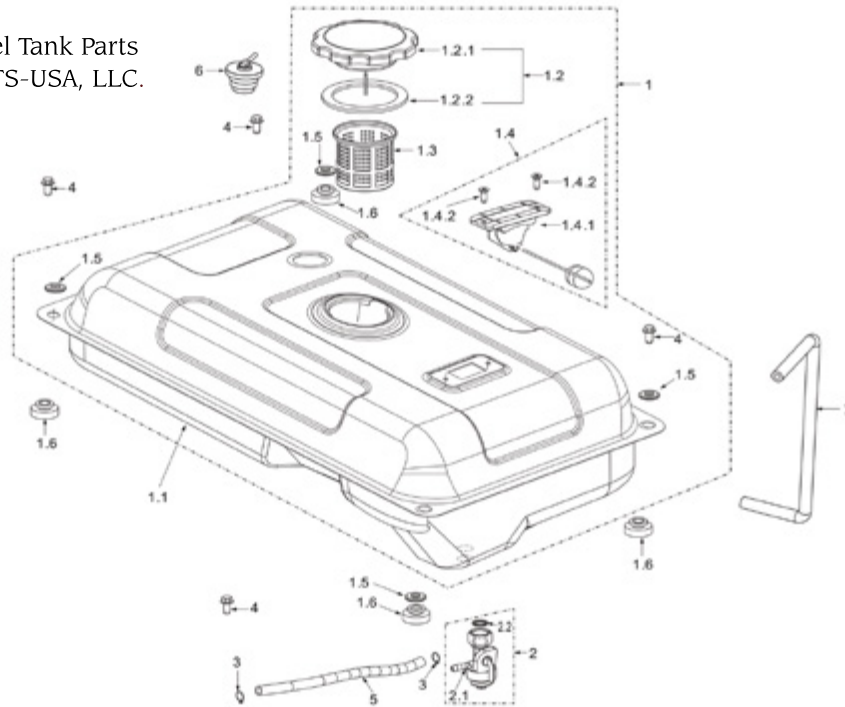

BNG5000 Fuel Tank Parts
BN PRODUCTS-USA, LLC.

No:	Item ID:	Description
1	GP520-3200-C71-P5-00	Fuel tank assy.
1.1		Fuel tank
1.2	GP520-3200-C71-P9-02	Gas Cap assy.
1.2.1		Gas Cap
1.2.2		Gas Cap Seal
1.3	GP520-3200-C71-P9-05	Fuel filter Ø52x48
1.4	GP460-3200-001-00-06	Fuel gauge assy.
1.4.1		Fuel gauge
1.4.2		Screw M5x10
1.5	GP460-4100-001-20-00	Washer Ø6xØ25x1
1.6	GP520-3200-C71-P9-10	Fuel tank absorber
2	GP520-3200-C71-D7-00	Gas Valve assy.
2.1		Gas valve
2.2		Rubber seal, gas valve
3	GP458-2360-003-00-00	Clamp, fuel tube Ø9x0.5
4	GP5787-06025-00-01	Bolt M6x25
5	GP188-2330-C05-00-00	Fuel tube Ø8.5xØ4.5
6	GP188-3200-C01-00-01	A one-way vent
7	GP520-2330-C03-00-00	Evaporate tube