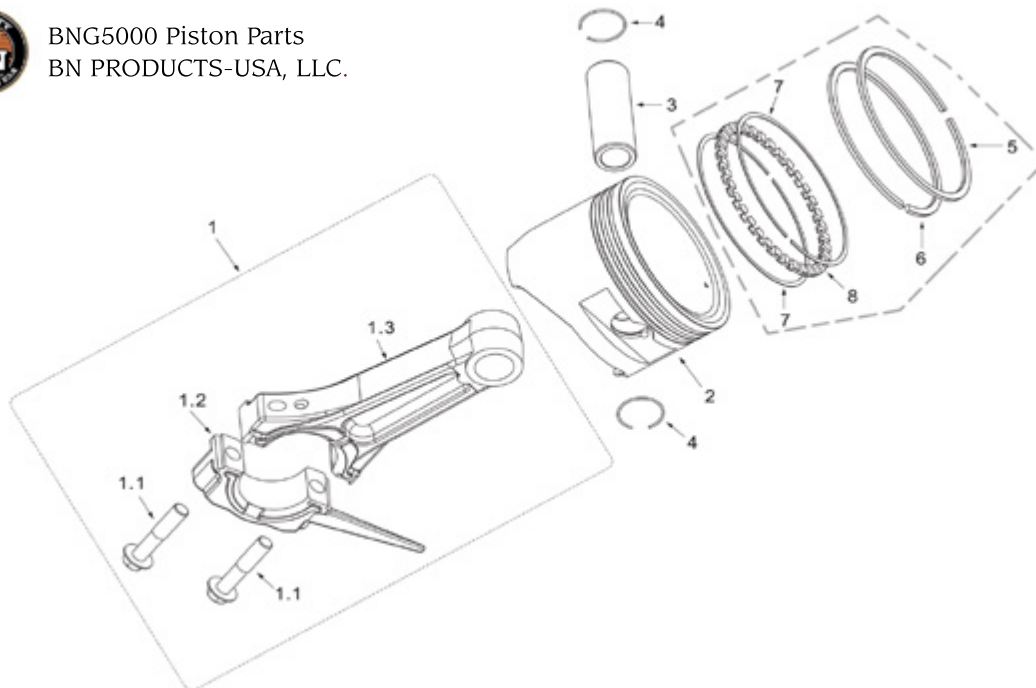

BNG5000 Cylinder Head Parts
BN PRODUCTS-USA, LLC.

No:	Item ID:	Description
1	GP188-3020-006-00-00	Gasket, Cylinder head
2	GP188-3170-002-00-00	Set pin Ø12x20
3	GP0900-68105-00-01	Stud, Intake Port M6x8x105
4	GP188-0010-C03-00-00	Cylinder Head Assy.
5	GP168-2160-001-00-00	Spark Plug
6	GP5787-10080-05-01	Bolt, M10x1.25x80
7	GP5787-06012-00-01	Bolt, M6x12
8	GP188-2230-C01-00-00	Under Wind Guide
9	GP0900-08037-00-01	Stud, Exhaust Port M8x37
10	GPT92-3100-001-00-00	Gasket

BNG5000 Cylinder Head Cover
BN PRODUCTS-USA, LLC.

No:	Item ID:	Description
1	GP5787-06020-00-01	Bolt, M6x20
2	GPT92-0001-001-00-00	Cylinder Head Cover
3	GPT92-3000-001-00-00	Gasket, Cylinder Head Cover
4	GPT92-7061-002-00-00	Packing, Breather Chamber
5	GPT92-7061-001-00-00	Cap, Breather Chamber
6	GP5787-06008-00-01	Bolt, Flange M6x08
7	GPT92-7080-001-00-00	Oil Strainer 22*19.5*13.5

BNG5000 Camshaft Parts
BN PRODUCTS-USA, LLC.

No:	Item ID:	Description
1	GP188-1040-005-00-00	Camshaft assy.
2	GP5787-06012-00-01	Bolt, M6x12
3	GPT92-0100-001-00-00	Rocker assy.
4	GP188-0090-001-00-00	Cap, Exhaust Valve
5	GPT92-1120.001.00.00	Valve Collet
6	GPT92-0060-001-00-00	Retainer, Valve Spring
7	GPT92-0040-001-00-00	Spring, Valve
8	GP188-0085-001-00-00	Oil Seal, Intake Valve
9	GPT92-0020-001-00-00	Intake Valve Ø39.5
10	GPT92-0030-001-00-00	Exhaust Valve Ø34
11	GP188-0080-001-00-00	Spring Under Seat, Exhaust Valve
12	GPT92-0160-002-00-00	Push Rod
13	GP188-1030-001-00-00	Tappet

BNG5000 Piston Parts
BN PRODUCTS-USA, LLC.

No:	Item ID:	Description
1	GP188-0190-001-00-00	Connecting rod assy.
1.1		Bolt, Connecting rod
1.2		Cover, Connecting rod
1.3		Body, Connecting rod
2	GP188-0200-002-00-00	Piston
3	GP188-0220-001-00-00	Piston pin Ø20xØ14x62
4	GP188-0230-001-00-00	Clip, Piston pin Ø21.5xØ1
K	GP188-0210-E01-00-00	Ring Kit
5	GP188-0210-E01-00-01	First air ring
6	GP188-0210-E01-00-02	Second air ring
7	GP188-0210-E01-00-03	Set off ring
8	GP188-0210-E01-00-04	Scraper ring