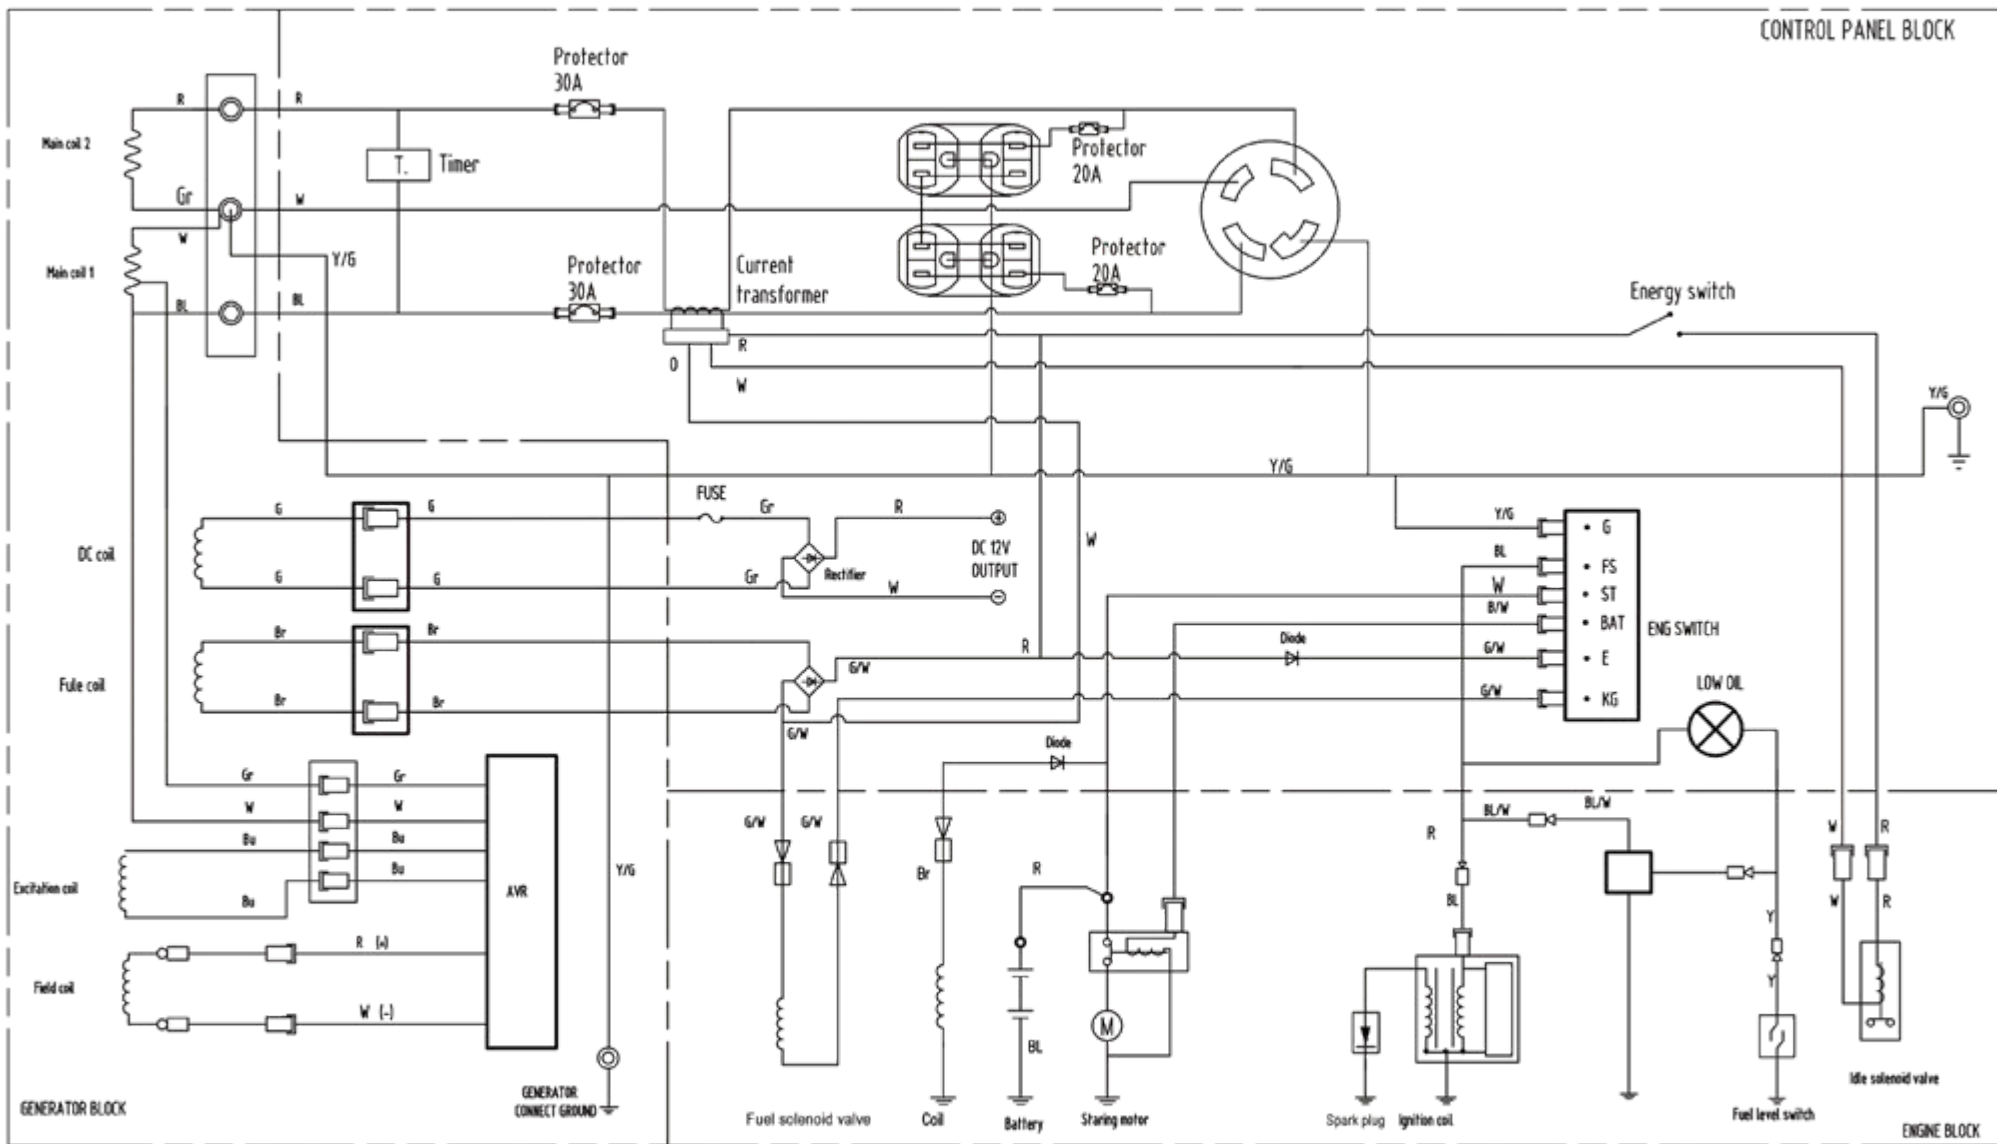

ENG SWITCH

	KS	E	ST	BAT	E	FS
OFF	⊖	⊖			⊖	⊖
ON						
START			⊖			

BL	Black	R	red
Y	yellow	W	white
BU	blue	Br	Brown
G	green	Gr	grey