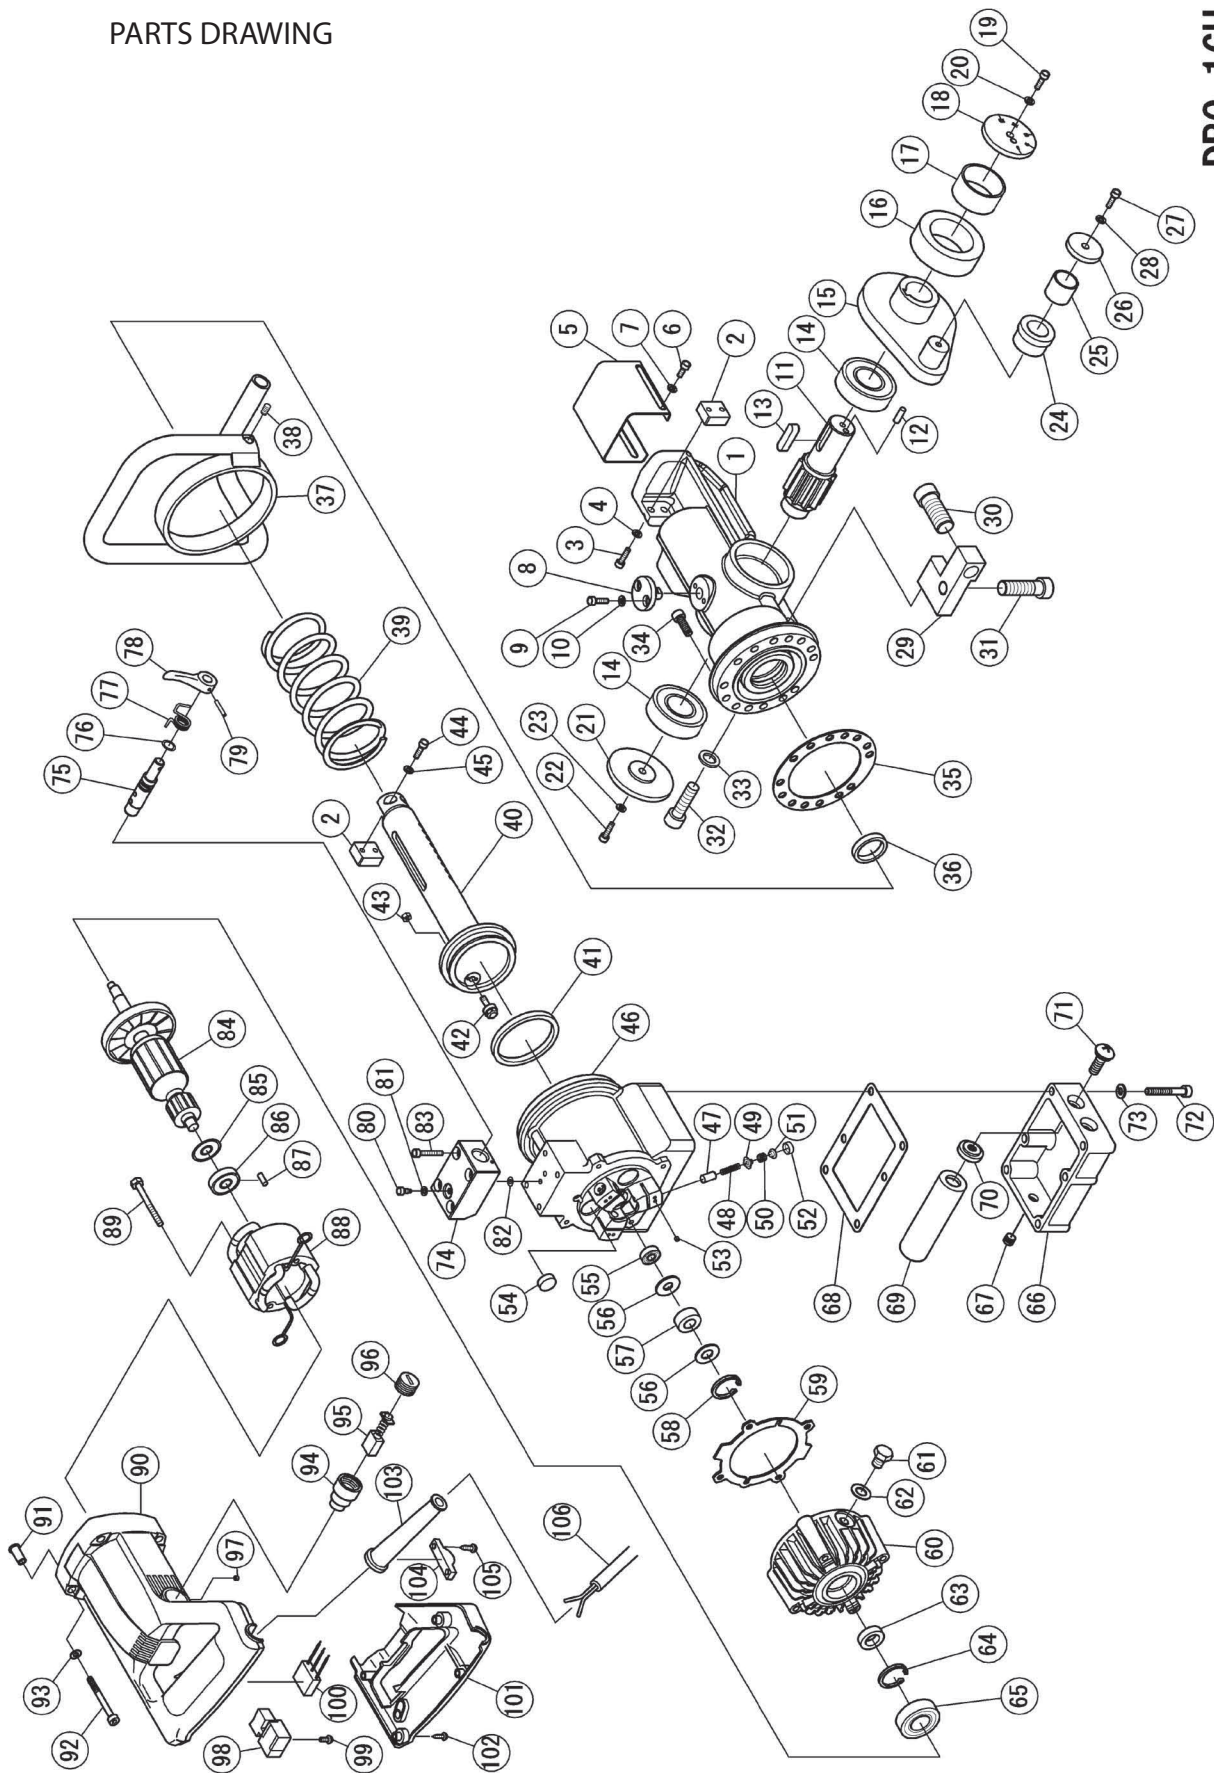

PARTS DRAWING

DBC-16H

| No. | Part No. | Part Name | Qty. |
|-----|------------|---------------------|------|
| 1 | 1BC1025700 | HOUSING | 1 |
| 2 | 1BC4208000 | CUTTER BLOCK | 2 |
| 3 | 7CB05015 | CAP BOLT M5X15 | 2 |
| 4 | 7GW0005 | LOCKING WASHER M5 | 2 |
| 5 | 1BC4209800 | GUARD | 1 |
| 6 | 7CB06010 | CAP BOLT M6x10 | 2 |
| 7 | 7PW0006 | P. WASHER M6 | 2 |
| 8 | 1BC4208400 | KEY | 1 |
| 9 | 7CB05012 | CAP BOLT M5x12 | 2 |
| 10 | 7GW0005 | LOCKING WASHER M5 | 2 |
| 11 | 1BC4208500 | PINION | 1 |
| 12 | 7SP05015 | SPRING PIN 5X15 | 1 |
| 13 | 1BC4208700 | KEY | 1 |
| 14 | 762052RS | BEARING | 2 |
| 15 | 1BC311700 | SWIVEL ARM | 1 |
| 16 | 1BC4208800 | CENTER COLLAR | 1 |
| 17 | 7DUB3820 | DU BUSH | 1 |
| 18 | 1BC4208900 | WASHER | 1 |
| 19 | 7CB06015 | CAP BOLT M6X15 | 1 |
| 20 | 7SW0006 | SPRING WASHER M6 | 1 |
| 21 | 1BC4208600 | PINION WASHER | 1 |
| 22 | 7CB06020 | CAP BOLT M6X20 | 1 |
| 23 | 7SW0006 | SPRING WASHER M6 | 1 |
| 24 | 1BC4209000 | BENDING ROLLER | 1 |
| 25 | 7DUB2020 | DU BUSH | 1 |
| 26 | 1BC4209100 | WASHER | 1 |
| 27 | 7CB06015 | CAP BOLT M6X15 | 1 |
| 28 | 7SW0006 | SPRING WASHER M6 | 1 |
| 29 | 1BC4208100 | STOPPER STAY | 1 |
| 30 | 1BC4208200 | STOPPER | 1 |
| 31 | 7CB12035 | CAP BOLT M12x35 | 1 |
| 32 | 1C1912 | CAP BOLT M8X25 | 3 |
| 33 | 7GW0008 | LOCKING WASHER M8 | 3 |
| 34 | 7CB06022 | CAP BOLT M6X22 | 14 |
| 35 | 1BC4209200 | CYLINDER PACKING | 1 |
| 36 | 1C16021 | PISTON SEAL PACKING | 1 |

PARTS LIST