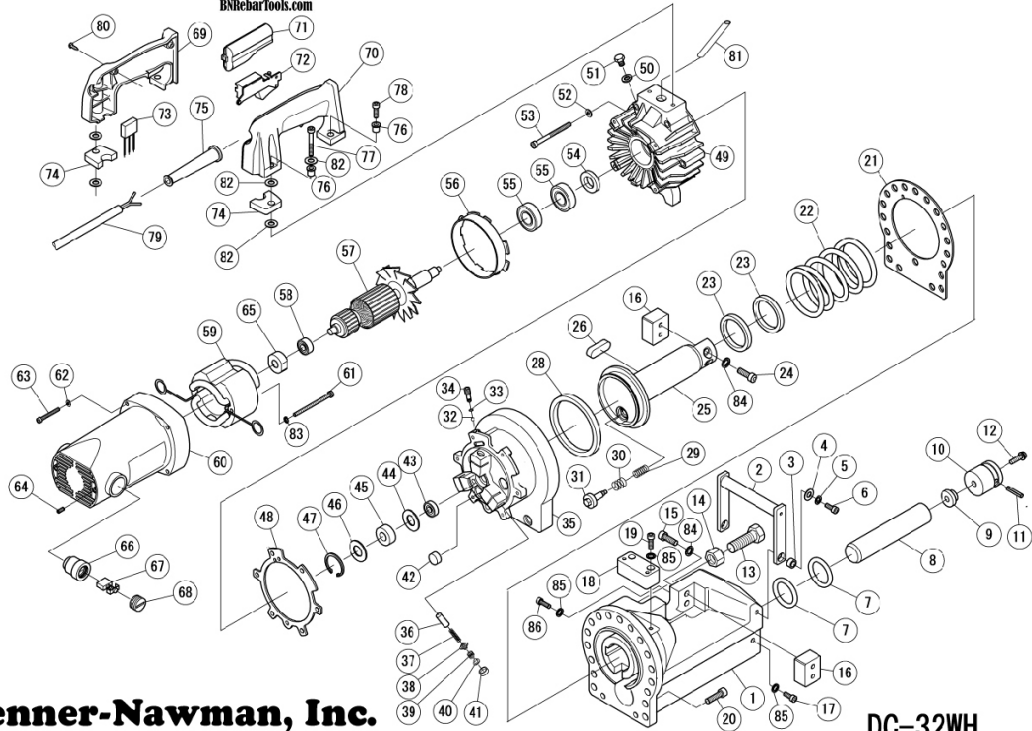

**DC-32WH REBAR CUTTER**

**Benner-Nawman, Inc.**

**DC-32WH**

No	Part No.	Part Name	No	Part No	Part Name	No	Part No	Part Name
1	1C1022601	Housing	30	1C2521	Return valve spring	59	7340358F	Stator coil
2	1C4172100	Sub handle	31	1C2519	Return valve	60	7312449	Motor housing
3	1C4172000	Collar	32	1C4139500	Steel ball 4.5	61	7984271	Tapping screw D5x75
4	7PW0008	P. Washer M8	33	7ORS4	O ring S4	62	7SW0005	P. Washer M5
5	7SW0008	S. Washer M8	34	1C4160600	Release valve	63	7CB05045	Cap bolt M5x45
6	7B08020	Cap bolt M8x20	35	1C1022901	Cylinder	64	7SS05008	Cap bolt M5x8
7	7ORP40	O ring P40	36	1C2610	Ram	65	7312434	Bearing bush
8	1C3258	Air bag	37	1C1330	Ram return spring	66	7980487	Brush holder
9	1C4171401	Air bag nut	38	1C13281	Delivery valve	67	7999044	Carbon brush
10	1C4171601	Housing cap	39	1C1331	Delivery valve spring	68	7940540	Brush cap
11	7SP06036	Spring pin	40	1C13351	Spring guide	69	7981866	Handle A
12	1CM2028	Set bolt	41	1C13292	Pump head seal	70	7981867	Handle B
13	7B11T20060	Bolt(11T) M20x60	42	3P1044	Magnet filter	71	7990082	Support
14	7N11T0020	Nut(11T) M20-P2.5	43	1C2609	Ball bearing 609	72	7971162	Switch
15	7CB08035	Cap bolt M8x35	45	1C2534	Needle bearing	73	7994273	Condenser
16	RB-32X (set)	Cutter blocks	46	1C2525	Bearing guide	74	1C4160400	Handle stay
17	7CB08030	Cap bolt M8x30	47	1C2526	Snap ring H35	75	7940778	Cord armor
18	1C4171700	Handle spacer	48	1C4165800	Pump case packing	76	7990940	Distance piece
19	7CB06025	Cap bolt M6x25	49	1C1021301	Pump case	77	7CB06035	Cap bolt M6x35
20	7CB10030	Cap bolt M10x30	50	1C1305	Seal washer WF10	78	7FCB06025	Flange socket M6x25
21	1C3093600	Cylinder packing	51	7B10015	Cap bolt M10x15	79	7930053	Cord set
22	1C4171900	Return spring	52	7GW0006	Teethed washer M6	80	7956636	Tapping screw D4x25
23	7CU0567KO	Seal packing USH45-55-6	53	7CB06055	Cap bolt M6x55	81	1C4156001	Tube
24	7CB08030	Cap bolt M8x30	54	1C2542	Oil seal SC20-35-8	82	7PW0006	P. Washer M6
25	1C2056500	Piston	55	1C1941	Ball bearing 6004VV	83	7SW0005	S. Washer M5
25	1C4184899	Piston key	56	7312435	Fan cover	84	7GW0008	Teethed washer M8
28	7FU1078LO	Seal packing OS1100-85-9	57	7360406F	Armature	85	7SW0008	S. Washer M8
29	1C2522	Valve end spring	58	762002RU	Ball bearing 62002RU	86	7CB08030	Cap bolt M8x16