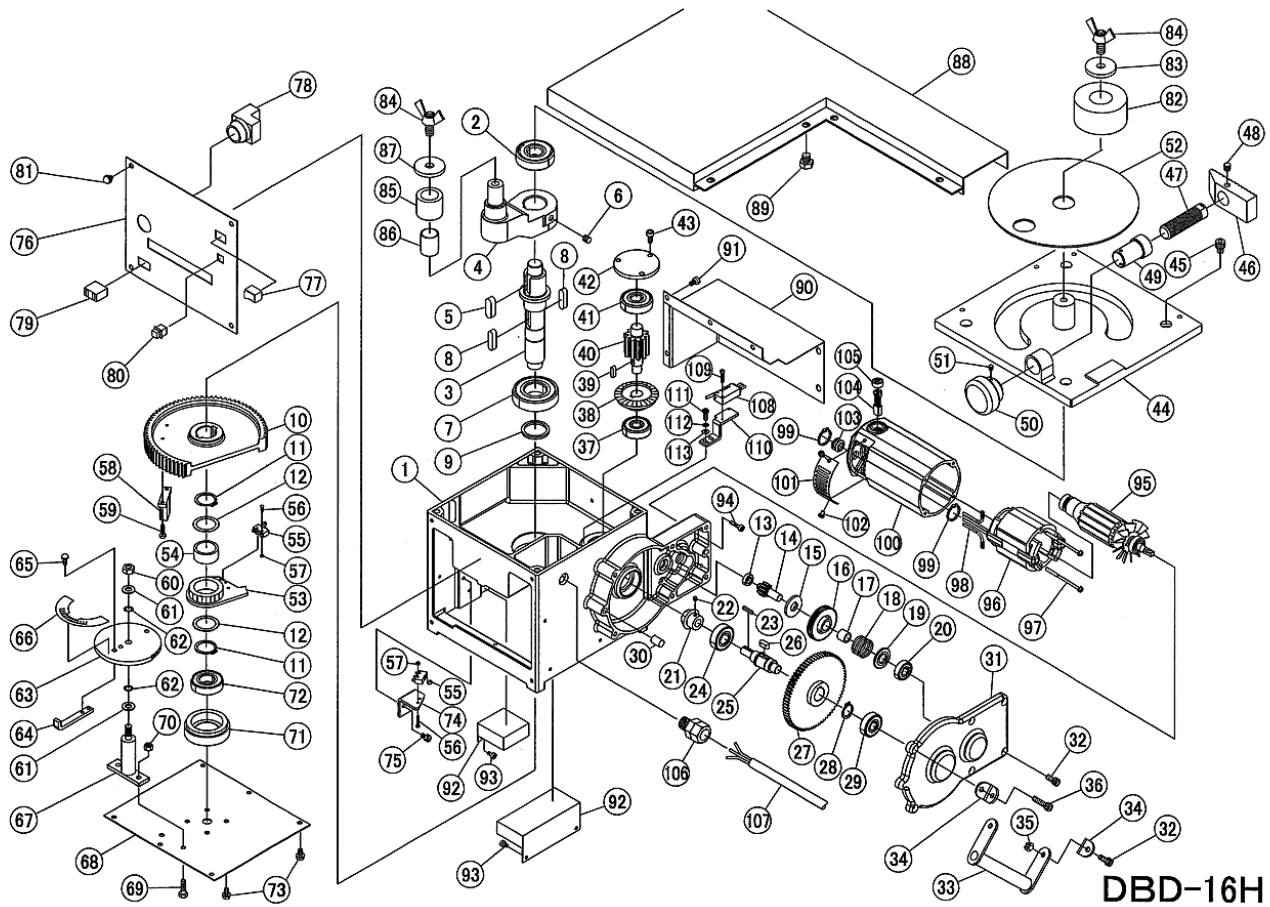

Products that make money, save money and add value to your bottom line

DBD-16H

DBD-16H Parts List

No.	Part No.	Part Name	Qty
1	1BDL1029100	FRAME	1
2	76304ZZ	BEARING 6304ZZ	1
3	1BDL3143201	MAIN SHAFT	1
4	1BDL3143300	SWIVEL ARM	1
5	7K100829.5R2	KEY 10X8X29.5	1
6	7SS08008	SET SCREW M8X8	1
7	76206LLU	BEARING 6206LLU	1
8	7K080729.5R2	KEY 8X7X2935	2
9	1BDL400131	COLLAR	1
10	1BDL3143402	SWIVEL GEAR	1
11	7SRS026	SNAP RING 26	2
12	7CIMRF34261	SHIM	2
13	7W688ZZ	BEARING W688ZZ	1
14	1BDL4277700	PINION (1)	1
15	1BDL4277900	CLUTCH PLATE	1
16	1BDL4277800	HELICAL GEAR	1
17	7HF1012	ONE-WAY CLUTCH	1
18	1BDL4278100	CLUTCH SPRING	1
19	1BDL4278000	SPRING GUIDE	1
20	76000ZZ	BEARING 6000ZZ	1
21	1BDL400230	BEVEL GEAR (S)	1

DBD-16H Parts List

No.	Part No.	Part Name	Qty
22	7SS04004	SET SCREW M4X4	1
23	7K0303018R2	KEY 3X3X18	1
24	76202ZZ	BEARING 6202ZZ	1
25	1BDL4278200	SHAFT	1
26	7K0606014.5R2	KEY 6X6X14.5	1
27	1BDL4278300	GEAR (2)	1
28	7SRS018	SNAP RING 18	1
29	76201ZZ	BEARING 6201ZZ	1
30	7PP08015A	PARALLEL PIN 8X15	2
31	1BDL3143500	GEAR CASE COVER	1
32	7CB06014	CAP BOLT M6X14	6
33	1BDL400850	HANDLE	1
34	1BDL400840	HANDLE BRACKET	2
35	7NU006	U NUT 6	2
36	7CB06025	CAP BOLT M6X25	2
37	76301ZZ	BEARING 6301ZZ	1
38	1BDL400200	BEVEL GEAR (L)	1
39	7K0505016R2	KEY 5X5X16	1
40	1BDL4278400	PINION (2)	1
41	76302ZZ	BEARING 6302ZZ	1