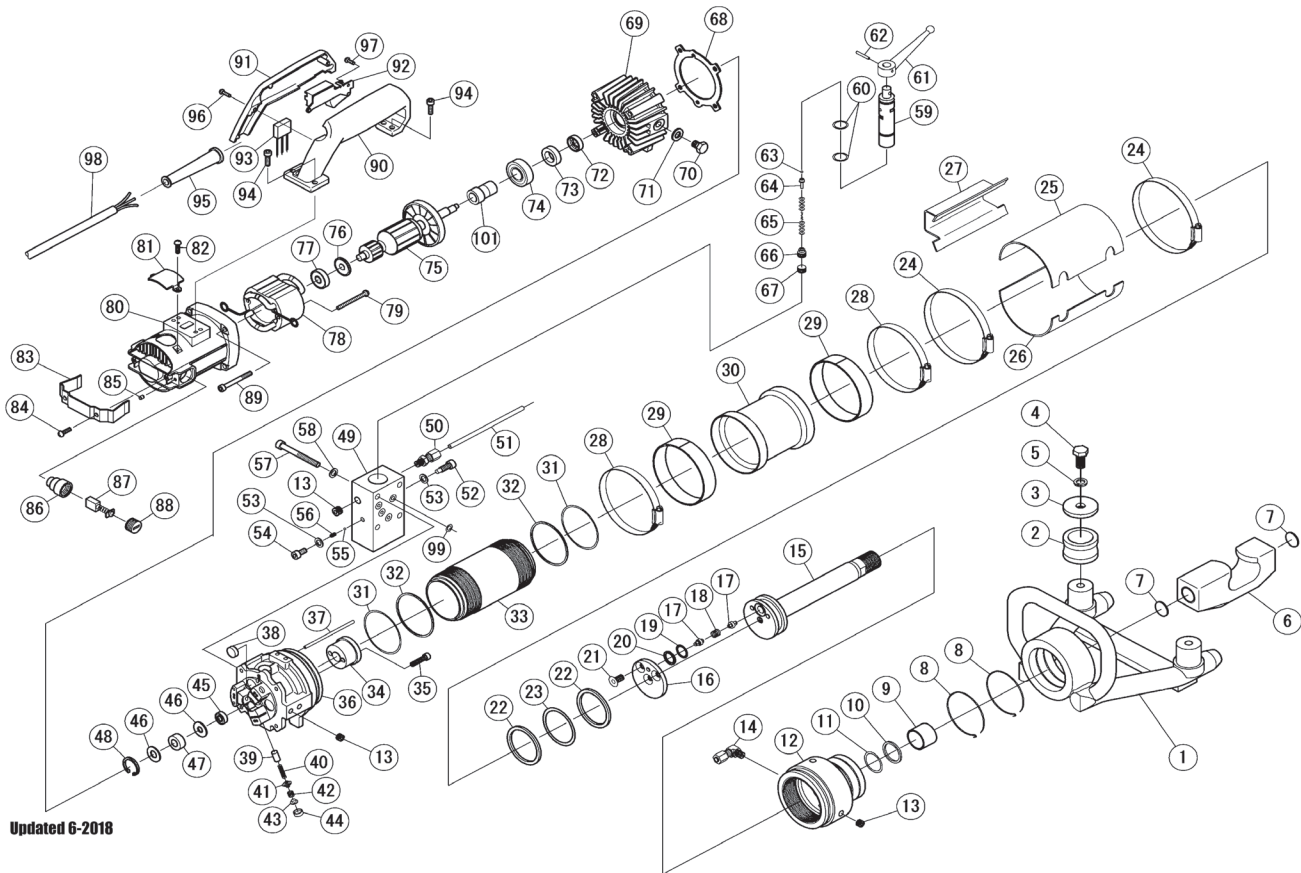

## DBR-25WH Portable #8 Rebar Bender

Updated 6-2018

NO	Part No.	Part Name	Qty
1	1DBR205790	HOUSING	1
2	1DBR72	ROLLER	2
3	1BL5402000	ROLLER CLAMP (1DBR73)	2
4	7B812025	HEX. BOLT M12X15	2
5	7SW012	SPRING WASHER M12(7SW0012)	2
6	1DBR80	HOOK	1
7	1DBR711	PACKING	2
8	1DBR309550	HOLDING WIRE	2
9	7MB3025DU	DRY BUSH	1
10	7BRP30	BACK-UP RING P30	1
11	7ORP30	O RING P30	1
12	1DBR309540	HOUSING GUIDE	1
13	7PT1/8	PLUG PT1/8	4
14	3DS2359	ELBOW NIPPLE	1
15	1DBR562	PISTON	1
16	1DBR581	VALVE COVER	1
17	1DBR57	END VALVE	2

NO	Part No.	Part Name	Qty
18	1C1922	VALVE END SPRING	1
19	7ORP14	O RING P14	1
20	1DBR83	BACK-UP RING	1
21	7SB08015	DISC SCREW M8X15	3
22	7BRP55	BACK-UP RING P55	2
23	7ORP55	O RING P55	1
24	1DBR20B	HOSE BAND Ø120	2
25	1DBR66	COVER A	1
26	1DBR67	COVER B	1
27	1DBR68	PIPE COVER (1DBR682)	1
28	1DBR20A	HOSE BAND Ø100	2
29	1DBR79	BAND PACKING	2
30	1DBR64	AIR BAG	1
31	7ORG70	O RING G70	2
32	7BRG70E	BACK-UP RING G70	2
33	1DBR55	PIPE CYLINDER	1
34	1DBR54	STOPPER	1
35	7CB06030	CAP BOLT M6X30	2