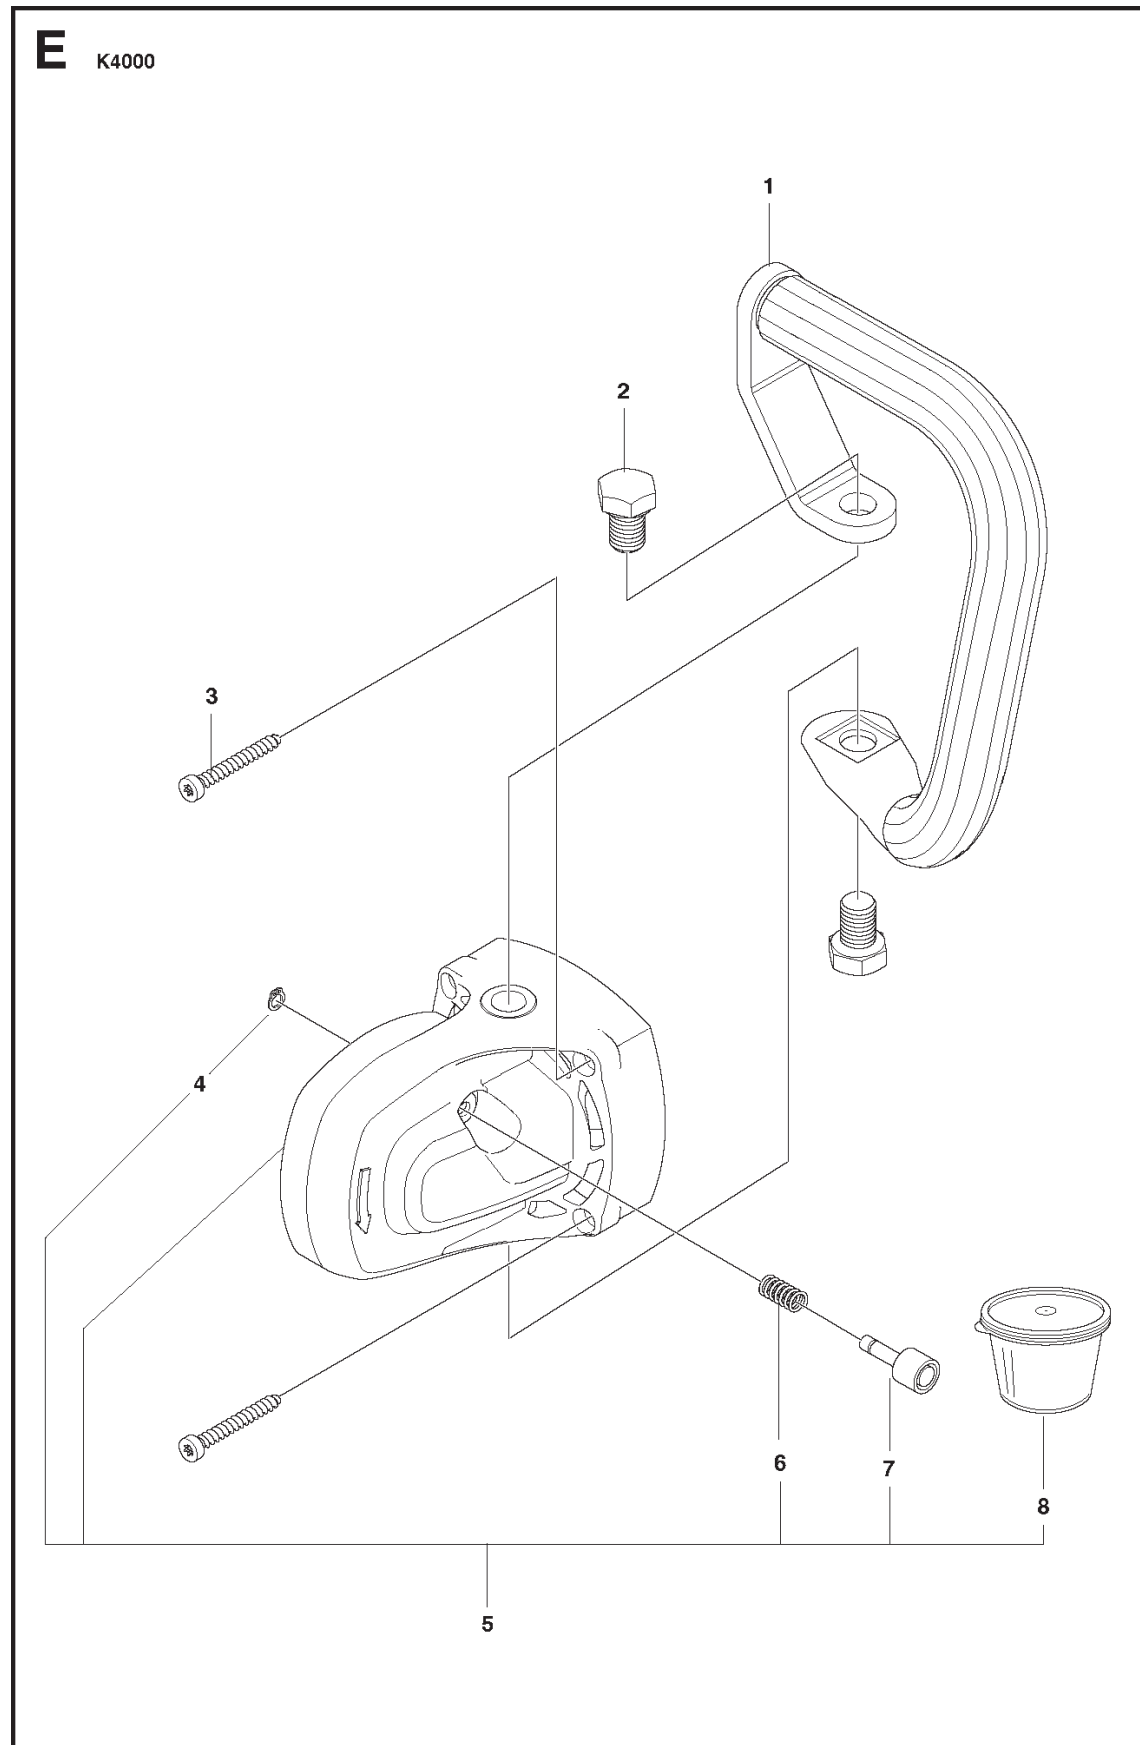

GEAR HOUSING

K 4000, 2018-03

Ref	Part No	Description	Remark	QTY KIT
1	506 15 03-03	HANDLE		1
2	531 03 12-76	SCREW		2
3	589 58 33-01	SCREW		4
4	735 31 08-00	CIRCLIP		1
5	593 57 24-01	GEAR HOUSING ASSY	Incl 6-8	1
6	577 48 20-01	SPRING		1
7	544 90 47-01	SHAFT		1
8	593 57 13-01	GREASE		1