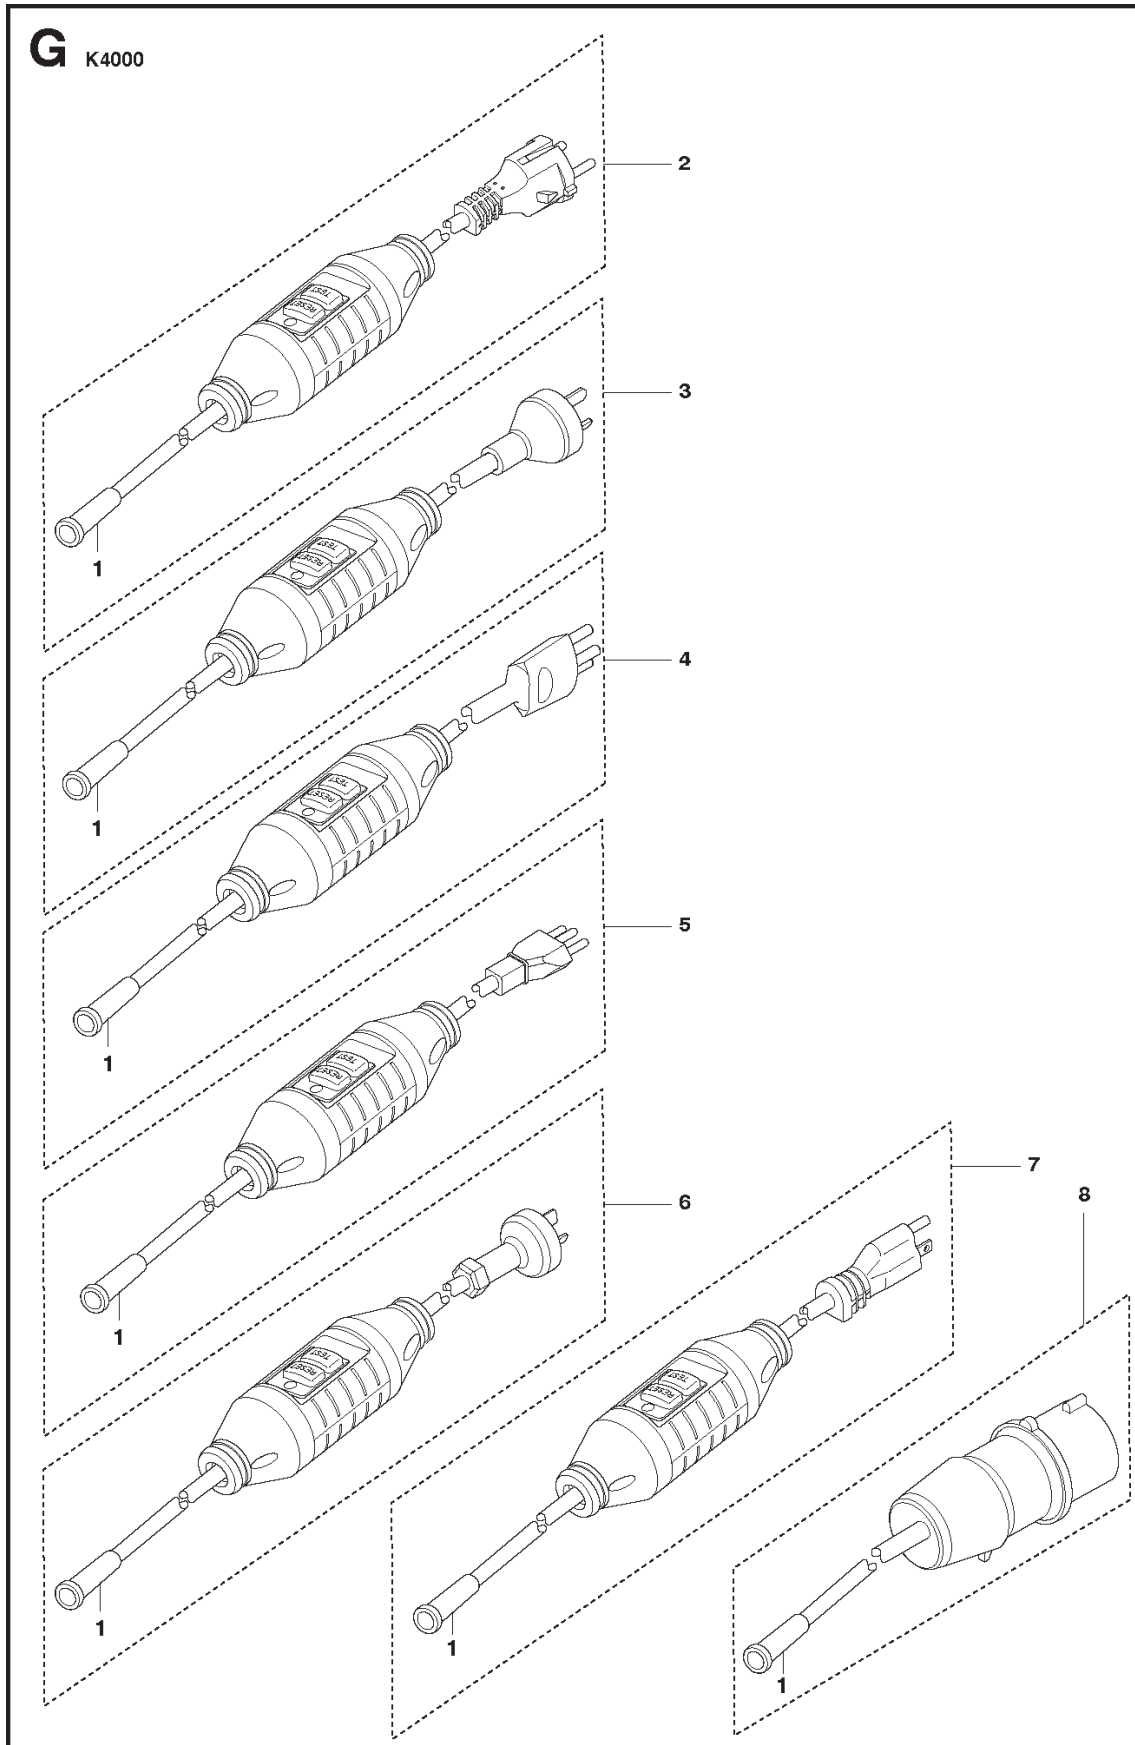

ELECTRICAL

K 4000, 2018-03

Ref	Part No	Description	Remark	QTY KIT
1	575 81 10-01	CABLE SLEEVE		1
2	594 00 56-01	CABLE ASSY	230V PRCD, incl 1	1
3	594 00 56-06	CABLE ASSY	110V PRCD, AU, incl 1	1
4	594 00 56-05	CABLE ASSY	230V PRCD, CH, incl 1	1
5	594 00 56-07	CABLE ASSY	230V PRCD, BR, incl 1	1
6	594 00 56-02	CABLE ASSY	230V PRCD, CN, incl 1	1
7	594 00 56-03	CABLE ASSY	100-120V PRCD, JP, US, incl 1	1
8	593 90 39-01	CABLE ASSY	110V UK, incl 1	1