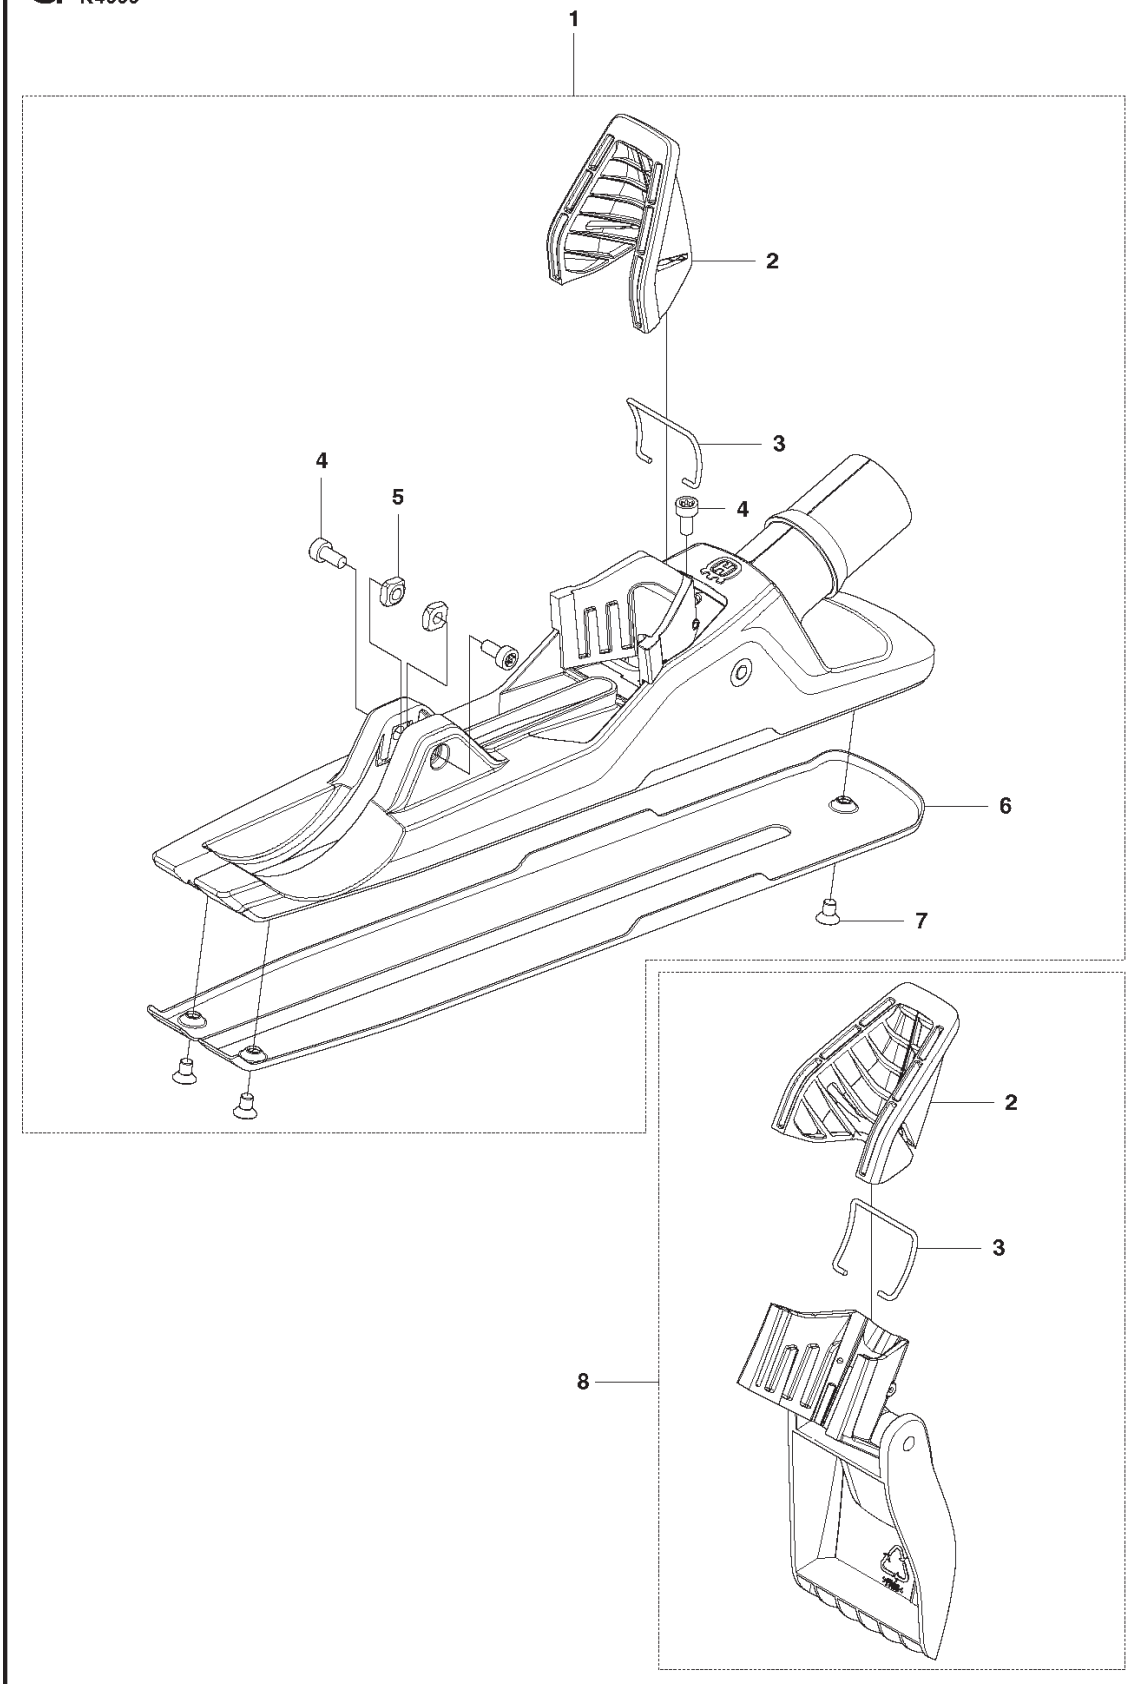

G K4000

VAC UNIT

K 4000, 2018-03

Ref	Part No	Description	Remark	QTY KIT
1	523 09 50-01	VAC KIT		1
2	576 63 10-01	LOCKING HANDLE		1 1,8
3	576 63 15-01	SPRING		1 1,8
4	503 21 53-11	SCREW ITXSCM		1 1
5	503 22 65-04	SQUARE NUT		1 1
6	576 63 07-01	SKID PLATE		1 1
7	725 63 25-01	SCREW IHCSFM		1 1
8	577 93 53-01	SPRAY GUARD ASSY		1