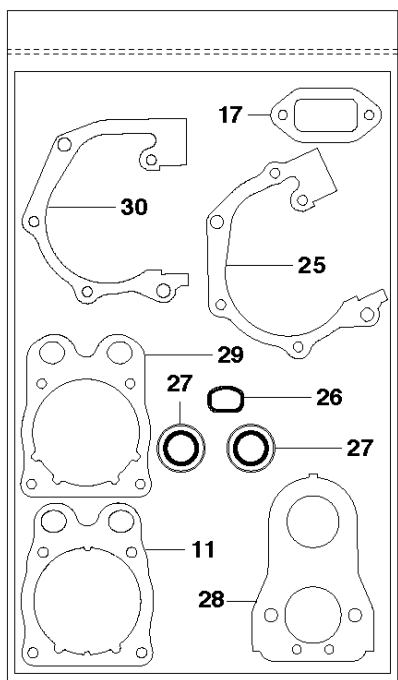

D K760 Cut-n-Break
CYLINDER, PISTON & MUFFLER

CYLINDER, PISTON & MUFFLER

K760 CUT-N-BREAK, 2013-06

Ref	Part No	Description	Remark	QTY KIT
1	505 42 45-01	ANTIVIBRATION ELEMENT		1
2	544 06 12-01	SCREW ITXSCM		1
3	503 71 53-01	DECOMPRESSION VALVE		1
4	503 55 22-01	PLUG		1
5	503 21 53-40	SCREW ITXSCM		4
6	576 71 76-02	SLEEVE		4
7	581 47 61-01	CYLINDER ASSY	Incl. 8 - 13	1
8	503 21 53-16	SCREW ITXSCM		2
9	506 36 88-01	BRACKET		1
10	574 23 18-01	PLATE		1
11	581 28 53-01	GASKET		1
12	506 37 24-02	PISTON ASSY	Incl. 13 - 15	1
13	577 57 24-01	NEEDLE BEARING		1
14	503 28 90-47	PISTON RING		2
15	737 43 12-00	SNAP RING		2
16	506 37 58-02	COOLING AIR CONDUCTOR		1
17	506 37 69-02	GASKET		1
18	506 36 42-04	MUFFLER ASSY		1
19	503 21 53-40	SCREW ITXSCM		2
20	503 21 53-56	SCREW ITXSCM		1
21	503 21 53-25	SCREW ITXSCM		1
22	503 23 04-02	WASHER		1
23	503 22 65-04	SQUARE NUT		1
24	581 35 74-01	GASKET KIT	Incl. 11, 17, 25 - 30	1
25	506 37 70-03	GASKET		1
26	544 21 93-02	INSERT		1
27	503 26 02-04	SEALING RING	Blue	2
28	506 37 68-04	GASKET		1
29	506 37 67-01	CYLINDER		1
30	506 37 70-02	GASKET		1