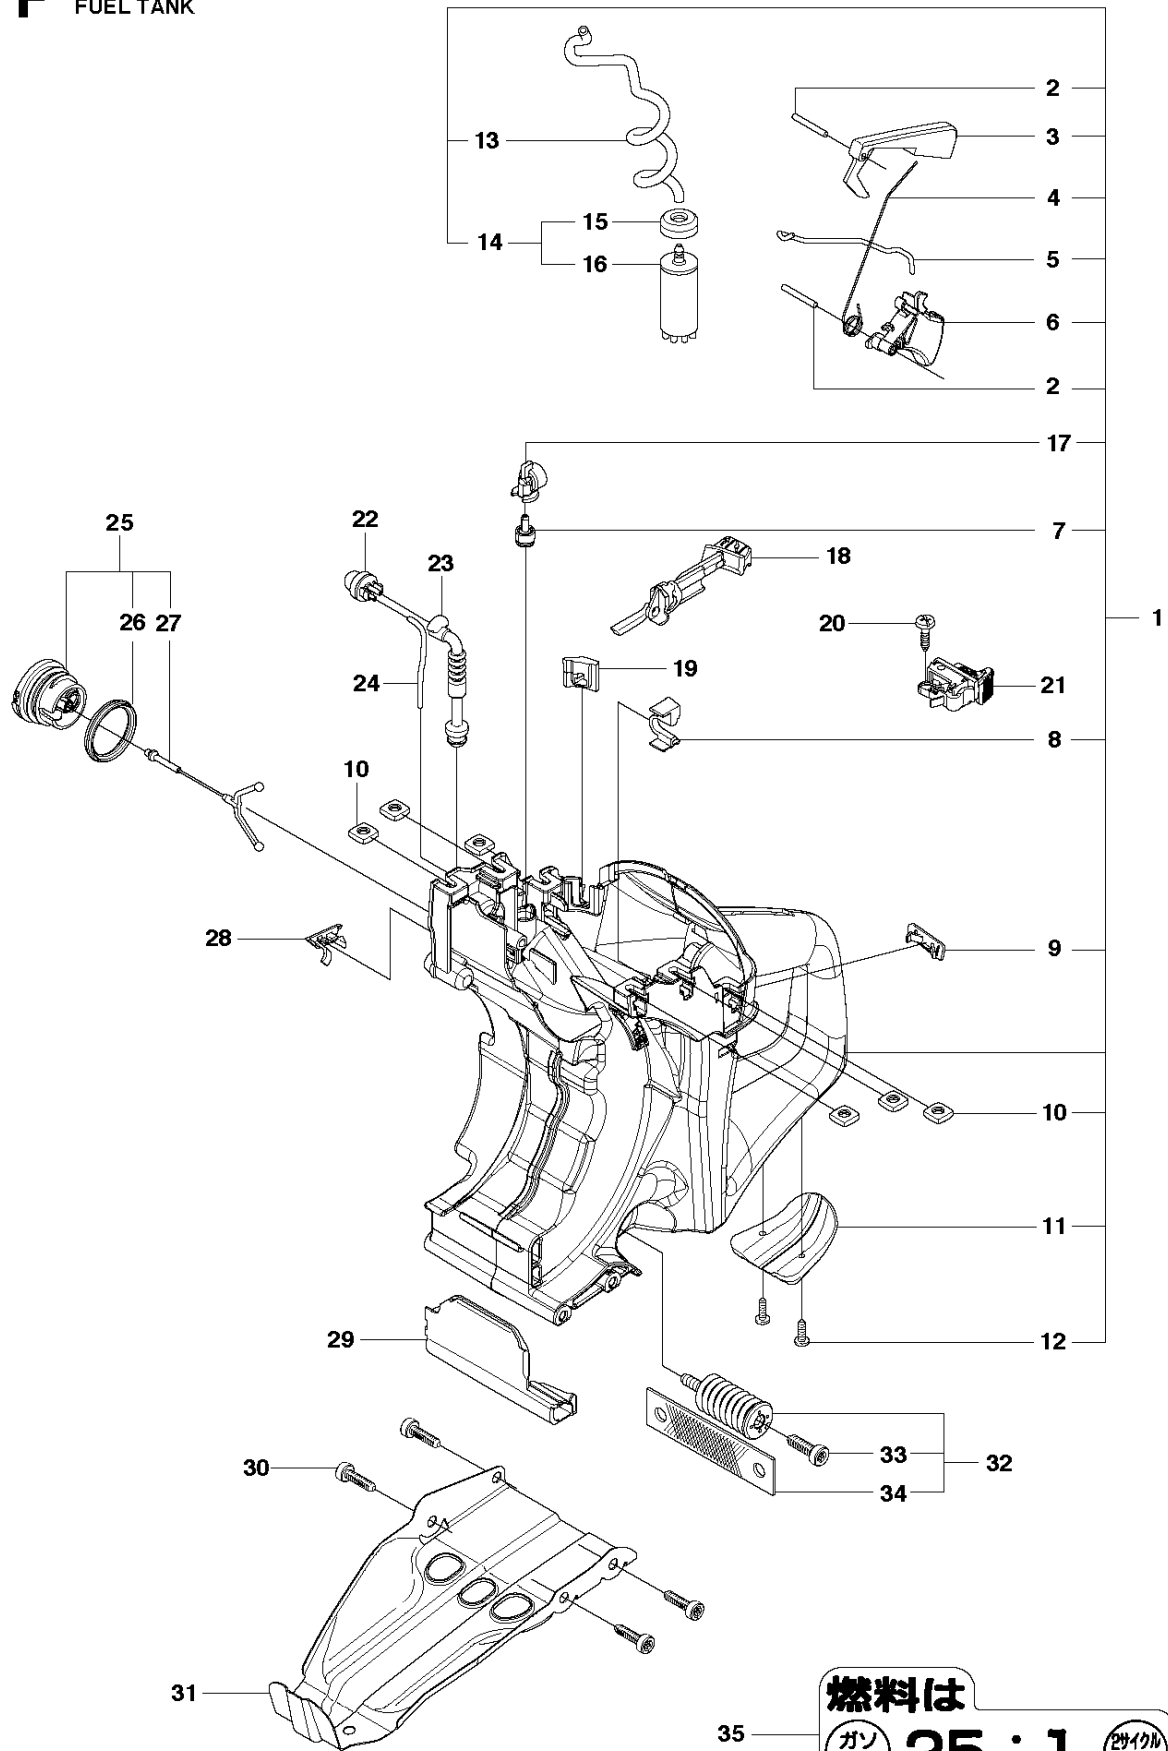

F K760 Cut-n-Break
FUEL TANK

燃料は
ガソリン 25 : 1 2サイクル専用オイル

FUEL TANK

K760 CUT-N-BREAK, 2013-06

Ref	Part No	Description	Remark	QTY KIT
1	581 47 74-01	FUEL TANK ASSY	Incl. 2 - 14, 17	1
2	720 12 40-20	PARALLEL PIN		2
3	577 32 50-01	THROTTLE LOCKOUT		1
4	506 37 95-01	SPRING		1
5	579 37 92-01	THROTTLE ROD		1
6	577 23 15-01	THROTTLE CONTROL		1
7	537 35 95-01	TANK VENT ASSY		1
8	544 39 32-01	HOSE CLIP		1
9	501 37 13-01	LID		1
10	503 22 65-04	SQUARE NUT		6
11	506 38 67-02	GROUND SUPPORT		1
12	503 21 45-16	SCREW CRCSFT		2
13	581 75 62-03	FUEL HOSE		1
14	506 26 41-11	FUEL FILTER	Incl. 15 - 16	1
15	506 27 11-01	HOSE CLAMP		1
16	506 26 41-01	FUEL FILTER		1
17	577 31 35-01	TANK VENT VALVE ASSY		1
18	544 22 90-02	CHOKE CONTROL		1
19	506 37 80-01	GROMMET		1
20	503 21 28-10	SCREW CCRPANT		1
21	506 31 86-02	STOP SWITCH		1
22	540 05 49-01	AIR CLEANER	Purge	1
23	505 19 52-01	FUEL HOSE	Purge	1
24	537 04 24-14	FUEL HOSE	Purge	1
25	522 62 00-01	TANK CAP ASSY	Incl. 26 - 27	1
26	537 21 50-01	SEALING		1
27	503 57 89-01	HOLDER		1
28	506 39 46-02	HUB CAP		1
29	506 38 15-01	HEAT SHIELD		1
30	503 21 54-20	SCREW ITXSCT		4
31	506 37 19-02	BASEPLATE		1
32	537 21 03-07	ANTIVIBRATION ELEMENT	Incl. 33 - 34	1
33	544 06 12-01	SCREW ITXSCM		1
34	544 23 82-01	BAND		1
35	506 31 30-01	LABEL	Japan only	1