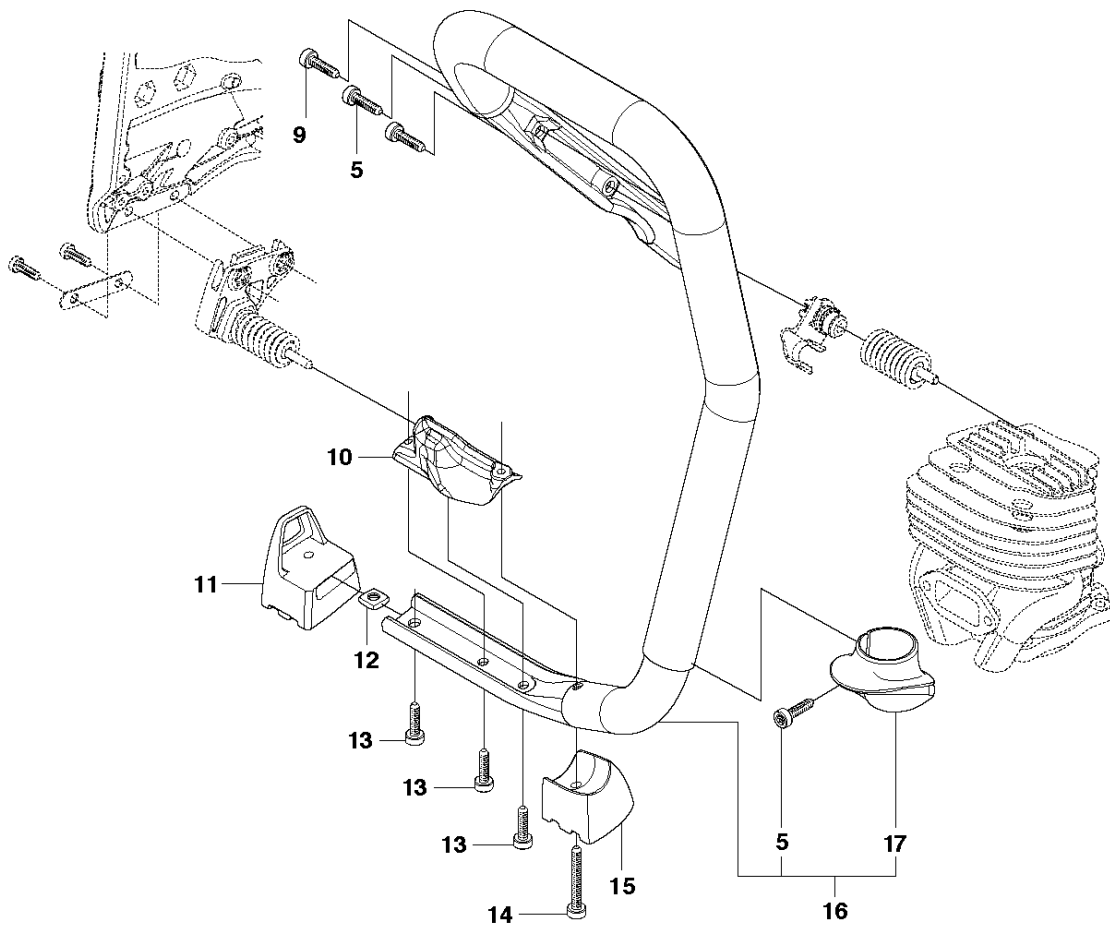

G K760 Cut-n-Break
HANDLE

HANDLE

K760 CUT-N-BREAK, 2013-06

Ref	Part No	Description	Remark	QTY KIT
1	505 09 55-03	HOSE KIT	Incl. 2-3	1
2	575 51 62-01	HOSE ASSY	Incl. 4-5, 7-8	1
3	506 38 60-05	VALVE ASSY	Incl. 7	1
4	506 49 87-02	HOSE CLAMP		2
5	503 21 54-20	SCREW ITXSCT		5
6	506 29 88-01	FILTER		1
7	505 10 35-01	O-RING		1
8a	503 26 60-03	COUPLER	USA, Canada	1
8b	503 26 60-04	COUPLER		1
9	544 06 12-01	SCREW ITXSCM		1
10	575 26 77-01	SPRING RETAINER		1
11	522 83 23-01	GROUND SUPPORT		1
12	503 22 65-04	SQUARE NUT		1
13	503 21 53-10	SCREW ITXSCM		3
14	503 21 53-40	SCREW ITXSCM		1
15	522 83 24-01	GROUND SUPPORT		1
16	575 35 13-01	FRONT HANDLE ASSY	Incl. 6, 17-18	1
17	506 38 71-02	STOP		1
18	576 03 29-01	VALVE SPINDLE		1