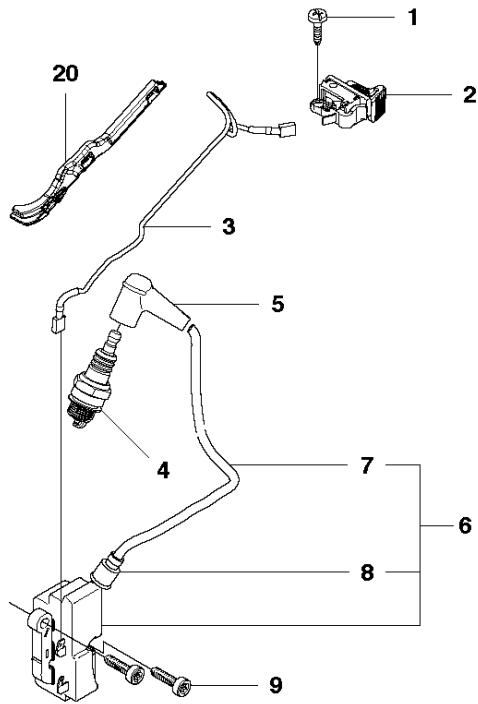

SPARE PARTS LIST

POWER CUTTERS

K760 CUT-N-BREAK, 2013-06

CUTTER ARM

K760 CUT-N-BREAK, 2013-06

Ref	Part No	Description	Remark	QTY KIT
1	575 27 99-01	CUTTER ARM	Incl. 2, 9 - 16, 21 - 28	1
2	544 10 50-04	HOSE	Incl. 3 - 8	1
3	504 87 52-01	SEALING		1
4	544 04 17-01	HOSE		1
5	506 40 57-02	GROMMET		1
6	506 35 27-02	PROTECTIVE SPRING		1
7	506 09 56-05	HOSE CLAMP		1
8	506 40 98-02	NIPPLE		1
9	506 40 55-02	BELT GUARD		1
10	503 26 30-08	O-RING		4
11	506 40 64-03	BLADE GUARD		1
12	506 40 61-01	SPRING		1
13	525 56 45-01	BELT COVER		1
14	503 21 53-10	SCREW ITXSCM		6
15	506 40 56-01	DEFLECTION LIMITER		1
16	544 10 37-03	BAR	Incl. 17 - 20	1
17	506 40 28-02	BEARING CAGE		1
18	544 10 59-01	BEARING		1
19	506 40 29-02	BUSHING		1
20	574 44 76-01	BAR PLATE		1
21	506 37 27-02	BELT		1
22	506 40 65-02	BLADE GUARD		1
23	506 40 61-02	SPRING		1
24	506 40 46-02	WEAR PROTECTION		1
25	503 21 28-10	SCREW CCRPANT		1
26	506 40 51-01	STOP		1
27	724 12 84-01	SCREW CRPANM		1
28	506 40 56-02	DEFLECTION LIMITER		1
29	544 37 44-02	LABEL		1
30	544 10 57-03	BEARING CAGE	Incl. 17-18	1

J K760 Cut-n-Break
IGNITION SYSTEM

IGNITION SYSTEM

K760 CUT-N-BREAK, 2013-06

Ref	Part No	Description	Remark	QTY KIT
1	503 21 28-10	SCREW CCRPANT		2
2	506 31 86-02	STOP SWITCH		1
3	506 37 84-02	CABLE		1
4	503 23 51-11	SPARK PLUG	RCJ 6 Y	1
5	501 48 54-02	SPARK PLUG CAP		1
6	580 38 05-01	IGNITION MODULE	Incl. 7 - 8	1
7	506 38 78-34	IGNITION CABLE		1
8	505 27 75-16	ISOLERHATT		1
9	503 21 53-20	SCREW ITXSCM		2
10	506 37 85-01	CABLE		1
11	503 23 01-01	WASHER		1
12	503 22 10-11	HEXAGON NUT		1
13	501 37 56-04	FLYWHEEL	Incl. 14 - 19	1
14	725 53 29-56	SCREW IHSCM		1
15	574 25 09-01	WEIGHT		1
16	503 23 00-42	WASHER		2
17	501 63 48-01	SPRING		2
18	501 67 32-03	PAWL		2
19	506 00 69-01	SCREW		2
20	577 24 28-01	CABLE HOLDER		1