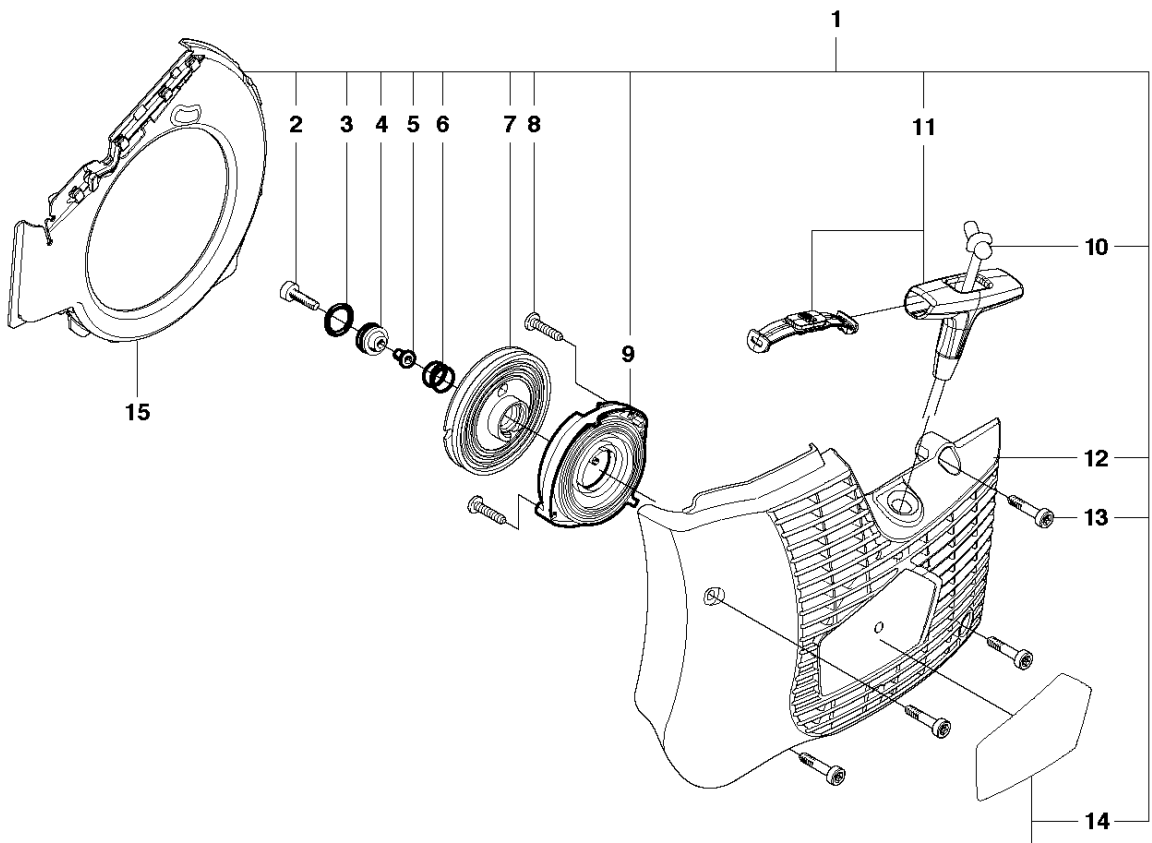

H K760 Cut-n-Break
STARTER

STARTER

K760 CUT-N-BREAK, 2013-06

Ref	Part No	Description	Remark	QTY KIT
1	574 36 20-05	STARTER	Incl. 2 - 15	1
2	510 26 92-22	SCREW ITXSCT		1
3	740 43 13-00	O-RING		1
4	510 00 08-01	SEALING		1
5	506 26 31-01	SPACING SLEEVE		1
6	506 25 30-01	COMPRESSION SPRING		1
7	506 25 81-02	STARTER PULLEY		1
8	503 21 28-10	SCREW CCRPANT		2
9	506 25 89-01	RECOIL SPRING		1
10	506 33 56-15	CORD		1
10	506 33 56-50	STARTER CORD	50 m	1
11	584 25 79-01	STARTER HANDLE ASSY		1
12	525 44 60-01	STARTER COVER		1
13	501 98 10-20	SCREW ITXSCM		4
14	525 57 11-01	DECAL		1
15	501 85 94-01	COOLING AIR CONDUCTOR		1