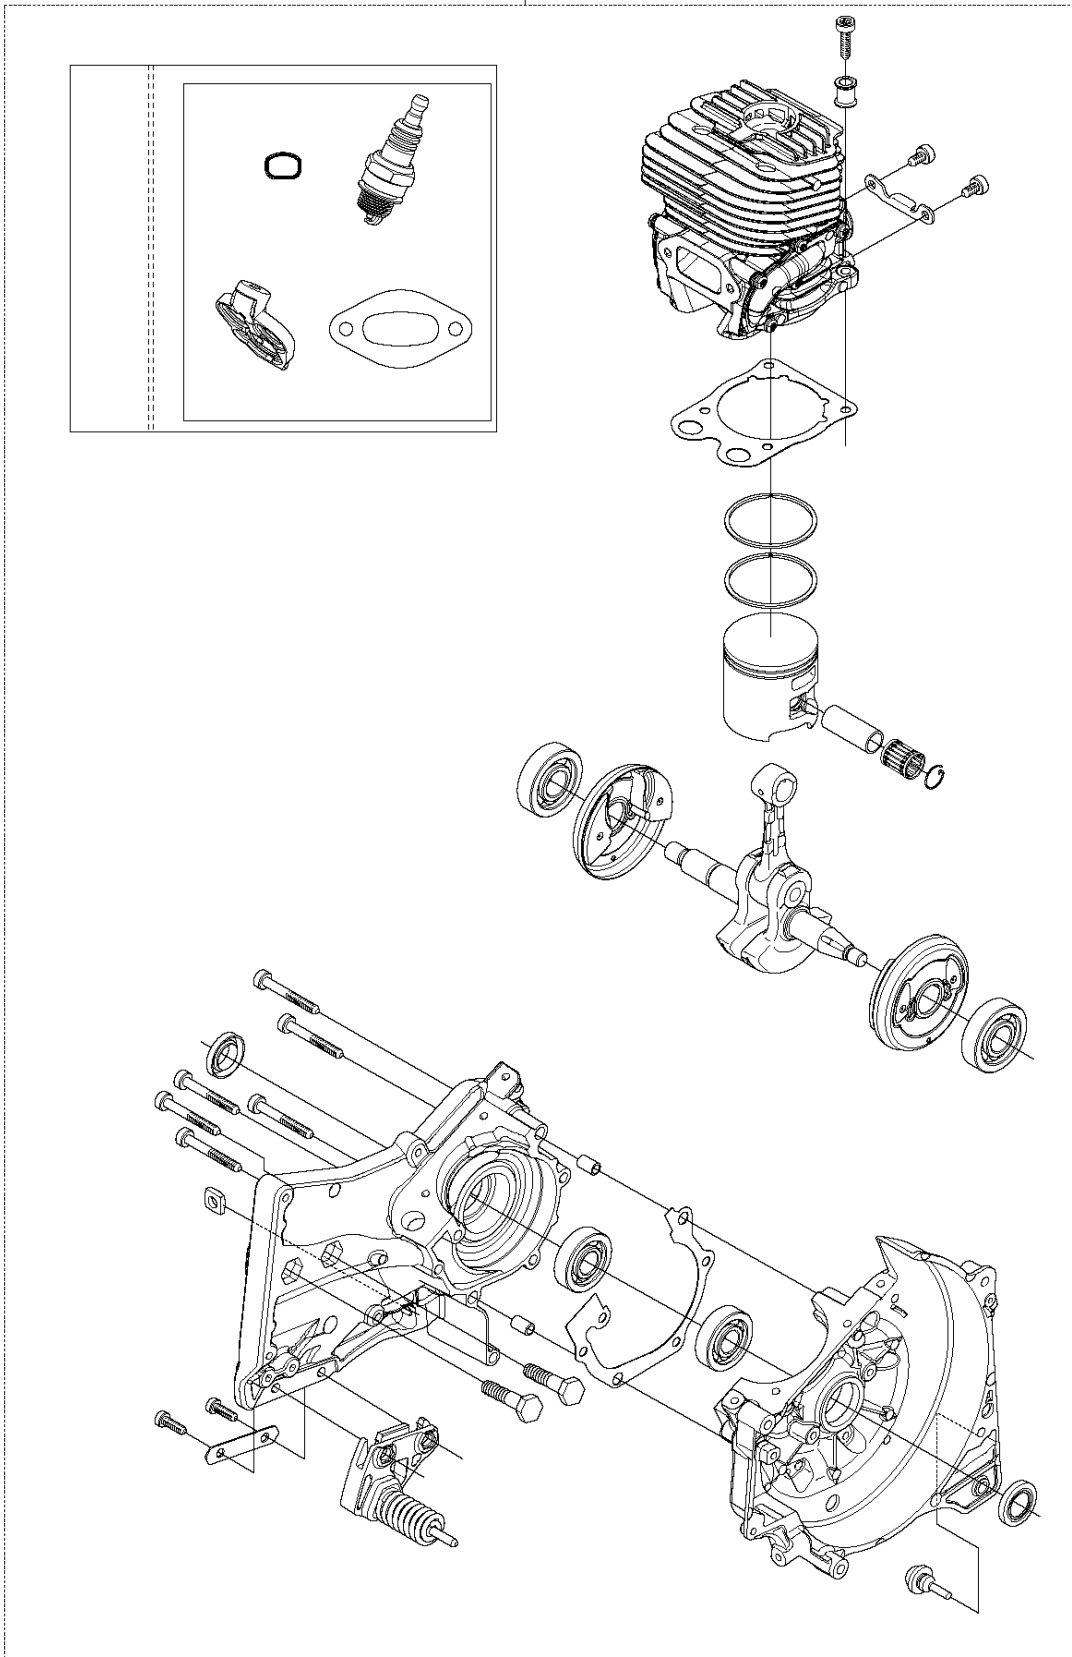

ACCESSORIES

K760 CUT-N-BREAK, 2013-06

Ref	Part No	Description	Remark	QTY KIT
1	544 17 80-02	TOOL		1
2	506 38 26-01	TOOL		1
3	544 17 81-01	PULLER		1
4	581 35 74-01	GASKET KIT		1
5	544 21 93-02	INSERT		1
6	503 26 02-04	SEALING RING		2
7	581 28 53-01	GASKET		1
8	506 37 68-03	GASKET		1
9	506 37 67-01	CYLINDER		1
10	506 37 70-03	GASKET		1
11	506 37 70-02	GASKET		1
12	506 37 69-02	GASKET		1

Q K760 Cut-n-Break
LONGBLOCK

1