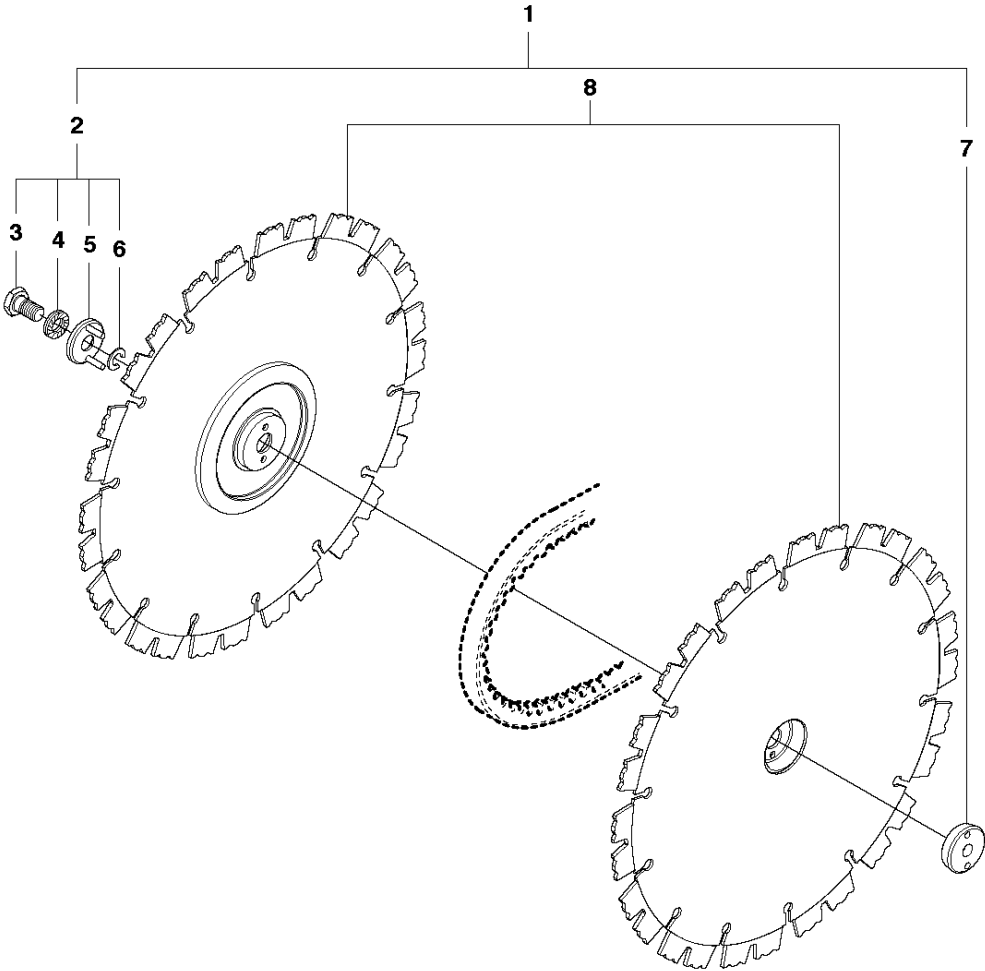

SPARE PARTS LIST

POWER CUTTERS

K760 CUT-N-BREAK, 2013-06

CUTTER ARM

K760 CUT-N-BREAK, 2013-06

Ref	Part No	Description	Remark	QTY KIT
1	575 27 99-01	CUTTER ARM	Incl. 2, 9 - 16, 21 - 28	1
2	544 10 50-04	HOSE	Incl. 3 - 8	1
3	504 87 52-01	SEALING		1
4	544 04 17-01	HOSE		1
5	506 40 57-02	GROMMET		1
6	506 35 27-02	PROTECTIVE SPRING		1
7	506 09 56-05	HOSE CLAMP		1
8	506 40 98-02	NIPPLE		1
9	506 40 55-02	BELT GUARD		1
10	503 26 30-08	O-RING		4
11	506 40 64-03	BLADE GUARD		1
12	506 40 61-01	SPRING		1
13	525 56 45-01	BELT COVER		1
14	503 21 53-10	SCREW ITXSCM		6
15	506 40 56-01	DEFLECTION LIMITER		1
16	544 10 37-03	BAR	Incl. 17 - 20	1
17	506 40 28-02	BEARING CAGE		1
18	544 10 59-01	BEARING		1
19	506 40 29-02	BUSHING		1
20	574 44 76-01	BAR PLATE		1
21	506 37 27-02	BELT		1
22	506 40 65-02	BLADE GUARD		1
23	506 40 61-02	SPRING		1
24	506 40 46-02	WEAR PROTECTION		1
25	503 21 28-10	SCREW CCRPANT		1
26	506 40 51-01	STOP		1
27	724 12 84-01	SCREW CRPANM		1
28	506 40 56-02	DEFLECTION LIMITER		1
29	544 37 44-02	LABEL		1
30	544 10 57-03	BEARING CAGE	Incl. 17-18	1

B K760 Cut-n-Break
CUTTING BLADE

CUTTING BLADE

K760 CUT-N-BREAK, 2013-06

Ref	Part No	Description	Remark	QTY KIT
1	501 00 88-02	SCREW KIT	Incl. 2, 7	1
2	501 00 88-01	SCREW KIT		1
3	506 40 25-02	SCREW		1
4	503 23 04-03	WASHER		1
5	544 26 53-01	WASHER		1
6	735 31 10-41	RETAINER RING		1
7	506 40 24-01	NUT		1
8	574 83 62-01	DIAMOND BLADE	EL10 CnB Soft	1
8	574 83 62-02	DIAMOND BLADE	EL35 CnB Medium	1
8	574 83 62-03	DIAMOND BLADE	EL70 CnB Hard	1