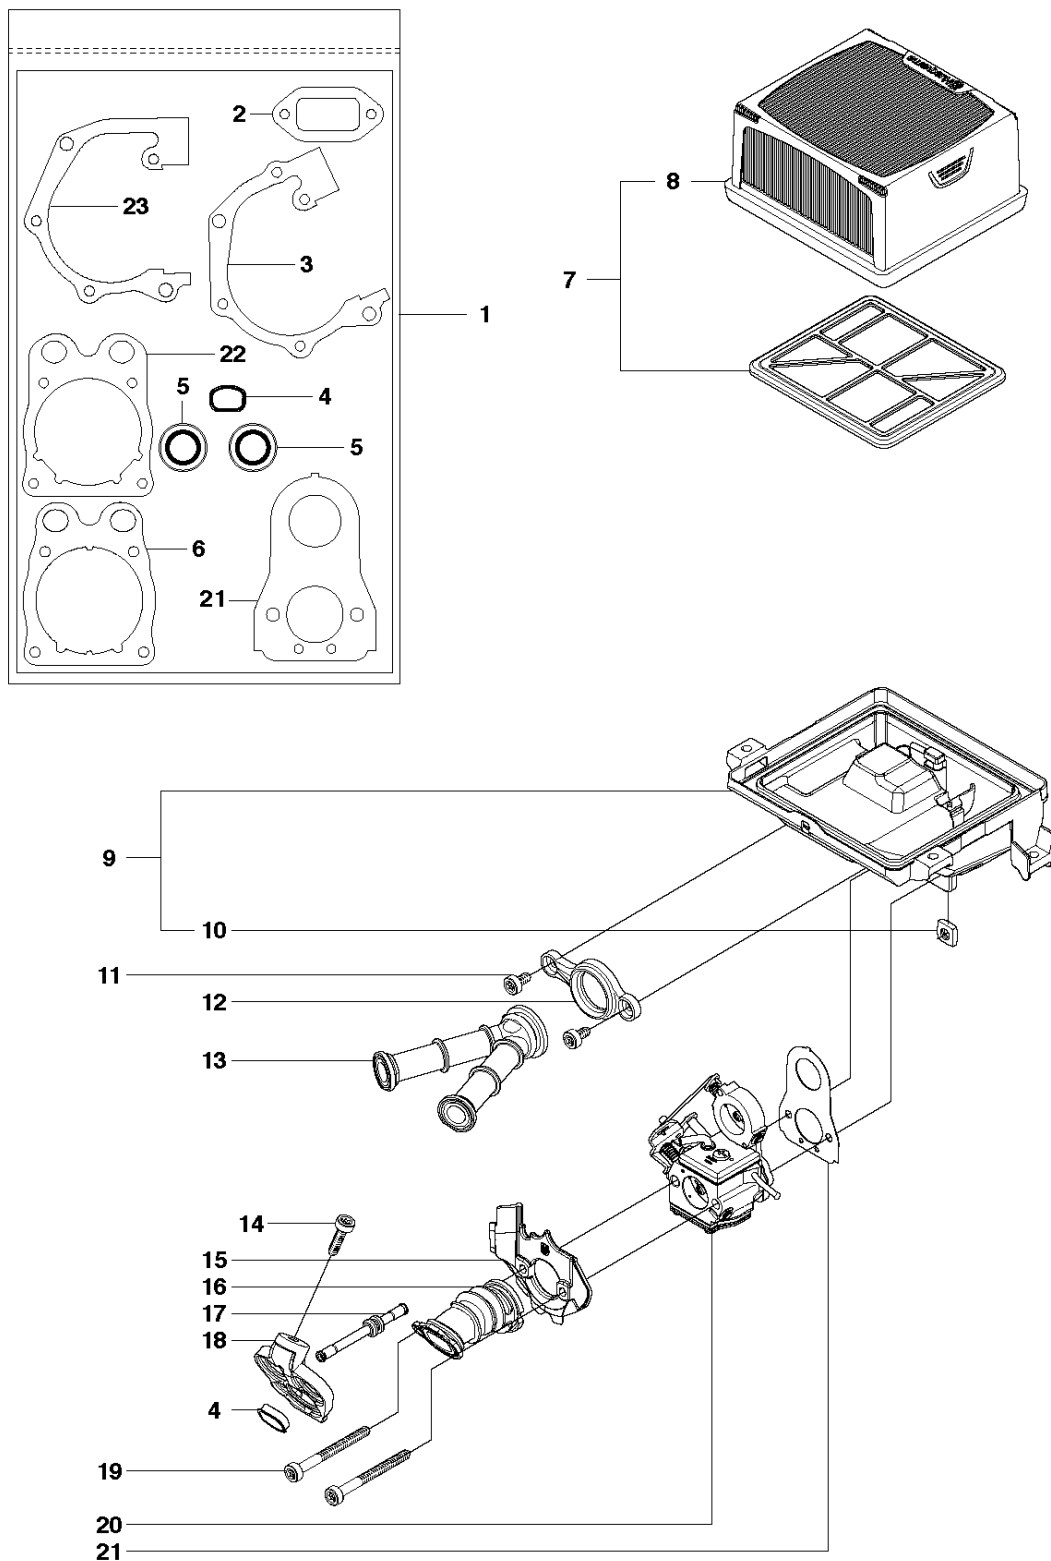

L K760 Cut-n-Break
AIR FILTER

AIR FILTER

K760 CUT-N-BREAK, 2013-06

Ref	Part No	Description	Remark	QTY KIT
1	581 35 74-01	GASKET KIT	incl. 2 - 6, 21 - 23	1
2	506 37 69-02	GASKET		1
3	506 37 70-03	GASKET		1
4	544 21 93-02	INSERT		1
5	503 26 02-04	SEALING RING	Blue	1
6	581 28 53-01	GASKET		1
7	574 36 23-01	AIR FILTER ASSY	Incl. 8	1
8	525 47 06-01	AIR FILTER ASSY		1
9	575 35 40-01	CARBURETTOR BRACKET	Incl. 10	1
10	503 22 65-04	SQUARE NUT		4
11	503 21 53-10	SCREW ITXSCM		2
12	506 37 06-01	FLANGE INLET PIPE		1
13	525 73 32-01	INLET PIPE		1
14	503 21 53-20	SCREW ITXSCM		1
15	576 89 01-01	HEAT SHIELD		1
16	525 73 31-01	INLET PIPE		1
17	578 76 07-01	IMPULSE HOSE		1
18	574 23 18-01	PLATE		1
19	503 21 53-56	SCREW ITXSCM		2
20	578 24 34-01	CARBURETTOR	Zama C3-EL53	1
21	506 37 68-04	GASKET		1
22	506 37 67-01	CYLINDER		1
23	506 37 70-02	GASKET		1